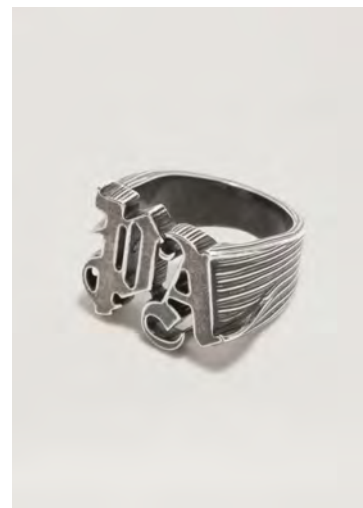

**ANGELS BEADS NECKLACE  
ONE SIZE  
THB 11,900**

**PALM EARRINGS  
ONE SIZE  
THB 10,900**

**PA RING  
ONE SIZE  
THB 12,900**

**PA RING**  
**ONE SIZE**  
**THB 12,900**

**PALM BEACH BELT**  
**ONE SIZE**  
**THB 13,900**

**MINI BEAR BASEBALL CAP**  
SIZE : I,II  
THB 6,900

**LOGO BASEBALL CAP**  
SIZE : I,II  
THB 5,900

CLASSIC LOGO CUP  
ONE SIZE  
THB 2,500

CLASSIC LOGO CUP  
ONE SIZE  
THB 2,500

I LOVE PA CUP  
ONE SIZE  
THB 2,500