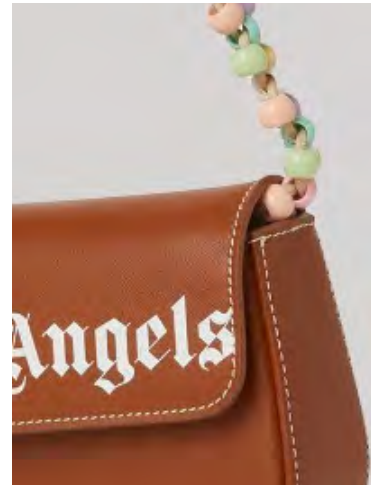

**I LOVE PA ZIPPED CARD HOLDER**  
**ONE SIZE**  
**THB 15,900**

**I LOVE PA CARD HOLDER**  
**ONE SIZE**  
**THB 10,900**

**I LOVE PA SHOPPING BAG**  
**ONE SIZE**  
**THB 17,900**

**I LOVE PA MINI BEACH TOTE BAG**  
**ONE SIZE**  
**THB 28,900**

**RAINOW BEACH CARD HOLDER**  
**ONE SIZE**  
**THB 12,500**

**RAINBOW POUCH + CARD HOLDER**  
**ONE SIZE**  
**THB 19,900**

**RAINBOW BEACH ZIP CARD HOLDER**  
**ONE SIZE**  
**THB 16,900**

**BEADS STRAP CRASH BAG**  
**ONE SIZE**  
**THB 34,500**