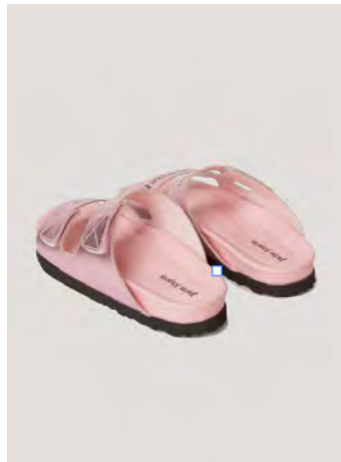

PALM ANGELS LOGO SANDAL
SIZE :37,38,39,40
THB 18,900