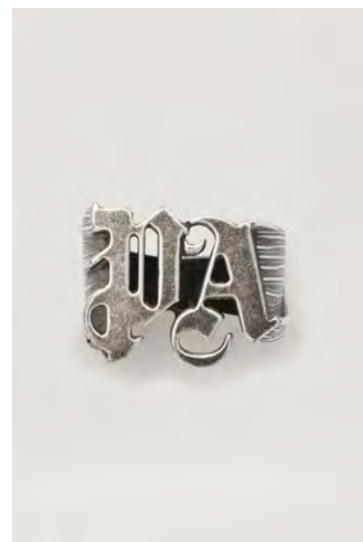

**ANGELS BEADS NECKLACE  
ONE SIZE  
THB 11,900**

**PALM EARRINGS  
ONE SIZE  
THB 10,900**

**PA RING  
ONE SIZE  
THB 12,900**

**PA RING**  
**ONE SIZE**  
**THB 12,900**

**PALM BEACH BELT**  
**ONE SIZE**  
**THB 13,900**

**MINI BEAR BASEBALL CAP**  
SIZE : I,II  
THB 6,900

**LOGO BASEBALL CAP**  
SIZE : I,II  
THB 5,900

CLASSIC LOGO CUP  
ONE SIZE  
THB 2,500

CLASSIC LOGO CUP  
ONE SIZE  
THB 2,500

I LOVE PA CUP  
ONE SIZE  
THB 2,500