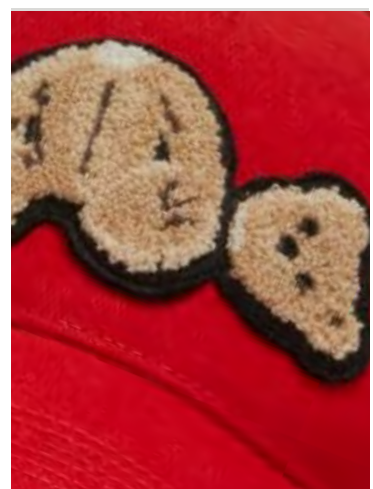

PA BEAR CAP
ONE SIZE
THB 8,900