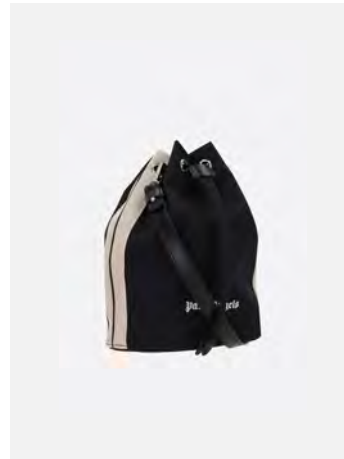

**VENICE TRACK DRAWSTRING OFF WHITE
ONE SIZE
THB 19,900**