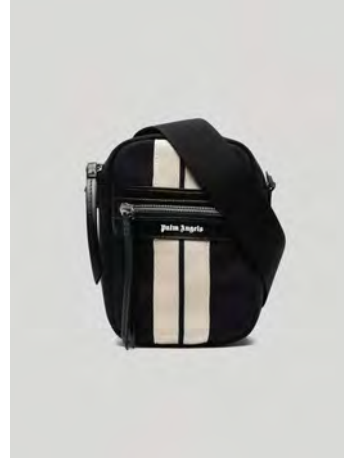

**RAINOW BEACH CARD HOLDER**  
**ONE SIZE**  
**THB 12,500**

**RAINBOW POUCH + CARD HOLDER**  
**ONE SIZE**  
**THB 19,900**

**RAINBOW BEACH ZIP CARD HOLDER**  
**ONE SIZE**  
**THB 16,900**

**BEADS STRAP CRASH BAG**  
**ONE SIZE**  
**THB 34,500**

**CRASH BAG MINI**  
**ONE SIZE**  
**THB 23,500**

**CRASH BAG MINI**  
**ONE SIZE**  
**THB 22,900**

**PALM ANGELS**

**ACCESSORIES**

**CARD HOLDER CAVIAR  
ONE SIZE  
THB 10,900**

**LOGO ZIPPED CARD HOLDER  
ONE SIZE  
THB 15,900**

**VENICE TRACK CROSS BODY WHITE  
ONE SIZE  
THB 20,900**

**VENICE TRACK CROSS BODY  
OFF WHITE  
ONE SIZE  
THB 20,900**

**VENICE TRACK HOBO BAG WHITE  
ONE SIZE  
THB 23,500**

**VENICE TRACK HOBO BAG OFF WHITE  
ONE SIZE  
THB 23,500**