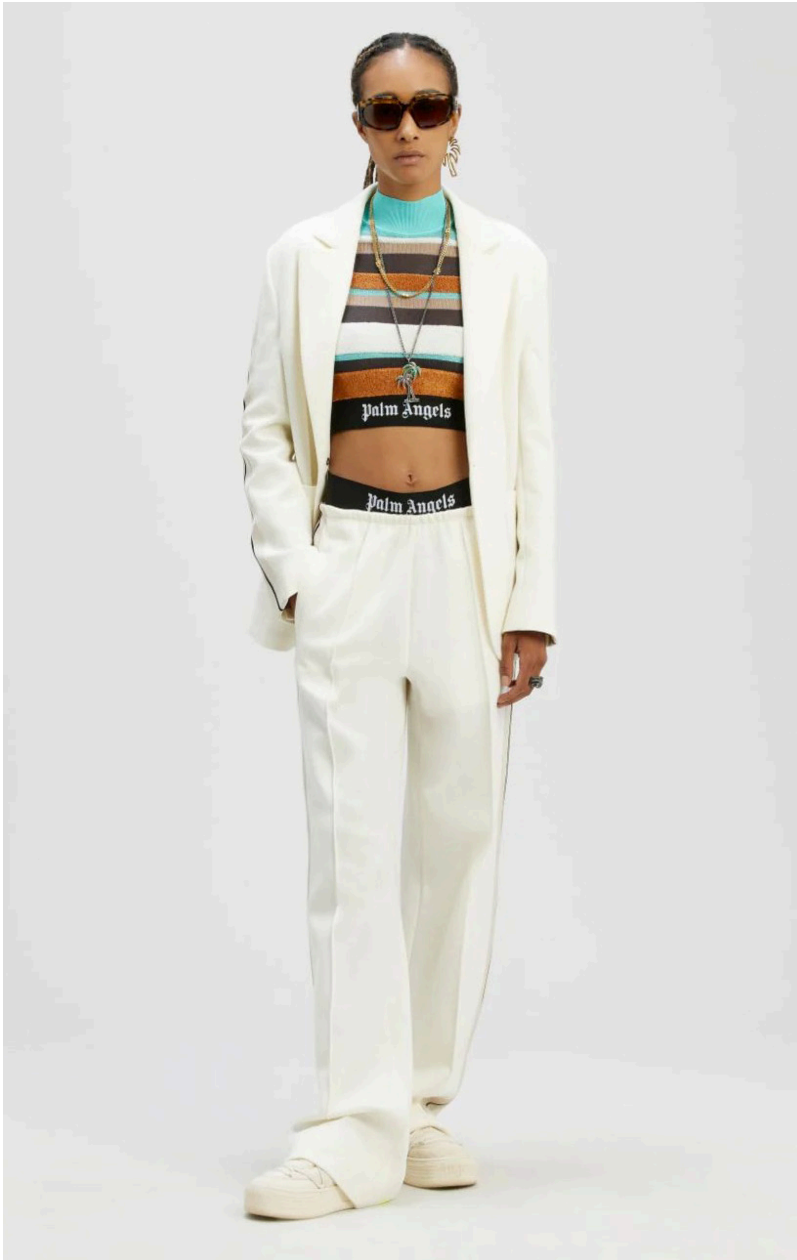

LUREX STRIPES KNIT TOP
SIZE : XXS,XS,S,M
THB 21,500