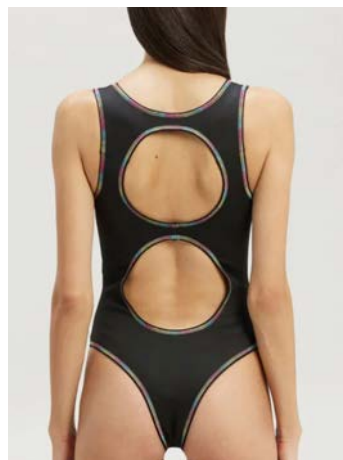

GD OVERLOGO SHIRT DRESS
SIZE : 36,38
THB 20,900

GD OVERLOGO SHIRT DRESS
SIZE : 36,38
THB 20,900

L WASH STRAIGHT LEG 5 POCKETS
SIZE : 25,26,27,28,29,30
THB 22,900

SURF LOGO ONE PIECE SWIMSUIT
SIZE : XS,S
THB 14,900