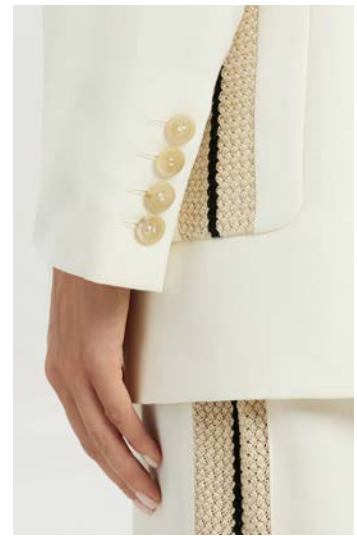

HAWAIIAN DREAM LOGO SPORT TOP
SIZE : XS,S
THB 9,900

LEATHER MINI TRACKDRESS
SIZE : XXS,XS,S
THB 18,900

LEATHER LOOSE TRACKPANT
SIZE : XS,S,M
THB 22,500

MIAMI BLAZER
SIZE : 36,38
THB 46,500

MIAMI SUIT PANTS
SIZE : 36,38
THB 24,900