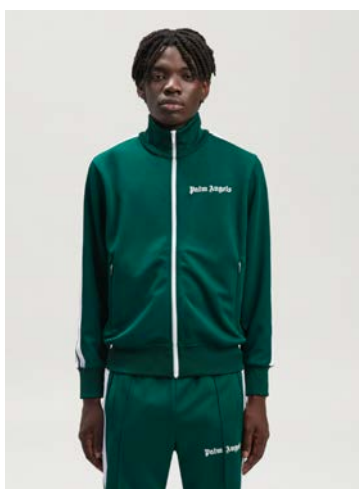

CLASSIC TRACK JACKET
SIZE : XXS,XS,S,M
THB 18,900

CLASSIC TRACK PANTS
SIZE : XXS,XS,S,M,L,XL
THB 15,900

CLASSIC TRACK SHORTS
SIZE : XXS,XS,S,M,L,XL
THB 13,500

CLASSIC TRACK JACKET
SIZE : S
THB 18,900

CLASSIC TRACK SHORTS
SIZE : S,M,L
THB 13,500

CLASSIC TRACK PANTS
SIZE : S,M,L
THB 15,900

CLASSIC TRACK SHORTS
SIZE : XS
THB 13,500

CLASSIC TRACK PANTS
SIZE : S,M,L,XL
THB 15,900

CLASSIC TRACK JACKET
SIZE : XXS,XS
THB 18,900

FEW PALM TREE
FEW PALM TREE
FEW PALM TREE