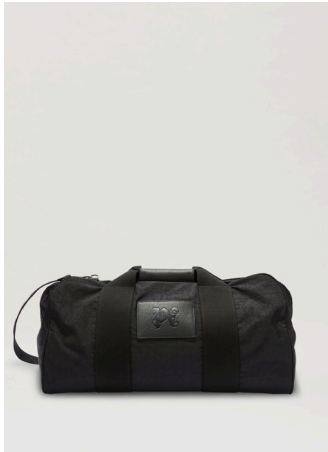

**HORSESHOE RING**  
SIZE : 52,54  
THB 9,900 / **NOW THB 5,940**

**PALM STRASS HOOP EARRINGS**  
**ONE SIZE**  
**THB 18,900 / NOW THB 11,340**

**PALM PENDANT STRASS EARRING**  
**ONESIZE**  
**THB 17,900 / NOW THB 10,740**

**CLASSIC LOGO PLATE NECKLACE**  
**ONE SIZE**  
**THB 11,500 / NOW THB 6,900**

**MONOGRAM PEARLS BRACELET**  
**ONE SIZE**  
**THB 12,900 / NOW THB 7,740**

**MONOGRAM RETROGYM BAG**  
**ONE SIZE**  
**THB 46,900 / NOW THB 28,140**