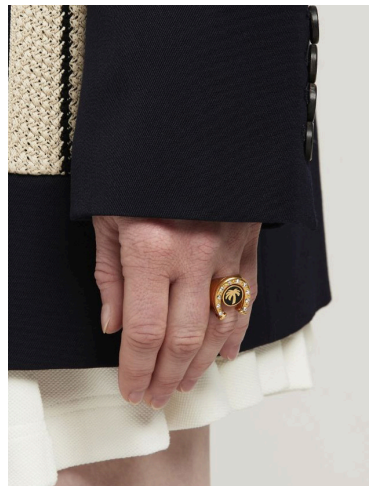

**OVERLOGO KEYRING  
ONESIZE  
THB 4,900 / NOW THB 2,940**

**KEY RING WITH LOGO STRAP  
ONESIZE  
THB 6,500 / NOW THB 3,900**

**PA MONOGRAM PINKY RING**  
SIZE : 58  
THB 7,900 / **NOW THB 4,740**

**MONOGRAM STRASS RING**  
SIZE : 52  
THB 10,900 / **NOW THB 6,540**