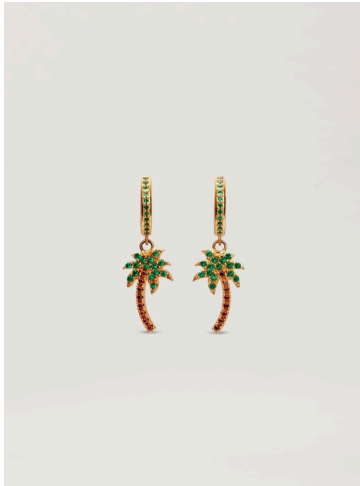

**OVERLOGO KEYRING  
ONESIZE  
THB 4,900 / NOW THB 2,940**

**KEY RING WITH LOGO STRAP  
ONESIZE  
THB 6,500 / NOW THB 3,900**

**PA MONOGRAM PINKY RING**  
SIZE : 58  
THB 7,900 / **NOW THB 4,740**

**MONOGRAM STRASS RING**  
SIZE : 52  
THB 10,900 / **NOW THB 6,540**

**HORSESHOE RING**  
SIZE : 52,54  
THB 9,900 / **NOW THB 5,940**

**PALM STRASS HOOP EARRINGS**  
**ONE SIZE**  
**THB 18,900 / NOW THB 11,340**

**PALM PENDANT STRASS EARRING**  
**ONESIZE**  
**THB 17,900 / NOW THB 10,740**