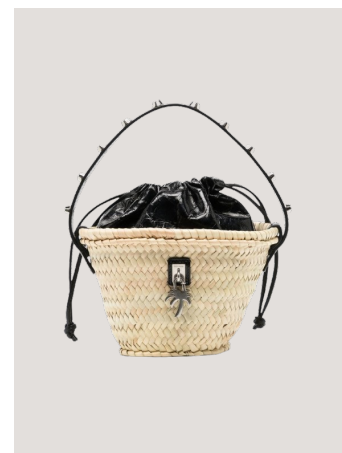

**24/7 BAG**  
**ONE SIZE**  
**THB 34,500 / NOW THB 20,700**

**LOCKBAG**  
**ONE SIZE**  
**THB 29,900 / NOW THB 17,940**

**METALLIC GIORGINA BAG**  
**ONE SIZE**  
**THB 21,500 / NOW THB 12,900**

**CANVAS LOGO TOTE BAG**  
**ONE SIZE**  
**THB 18,900 / NOW THB 11,340**

**CORDURA LOGO TOTE BAG**  
**ONE SIZE**  
**THB 18,900 / NOW THB 11,340**

**PALM SHOPPING BAG**  
**ONE SIZE**  
**THB 37,500 / NOW THB 22,500**

**LEATHER GIORGINA BAG**  
**ONESIZE**  
**THB 18,900 / NOW THB 11,340**

**PALM BRIDGE BAG**  
**ONE SIZE**  
**THB 28,500 / NOW THB 17,100**

**BUCKET BAG**  
**ONESIZE**  
**THB 28,500 / NOW THB 17,100**

**MINI BUCKET BAG**  
**ONESIZE**  
**THB 23,500 / NOW THB 14,100**

**MINI BUCKET BAG**  
**ONESIZE**  
**THB 23,500 / NOW THB 14,100**