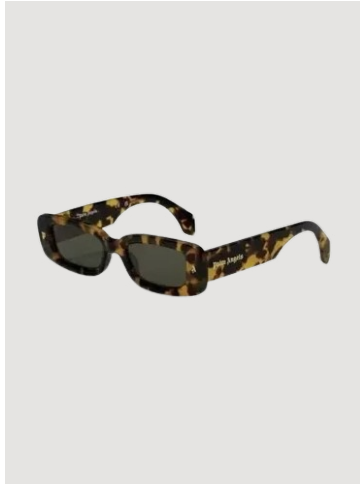

LALA SUNGLASSES HAVANA GREEN
THB 10,900 / NOW THB 8,720