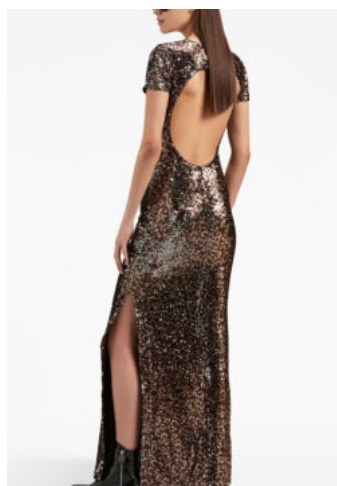

OPEN BACK SEQUINS DRESS
SIZE : S,M
THB 46,500