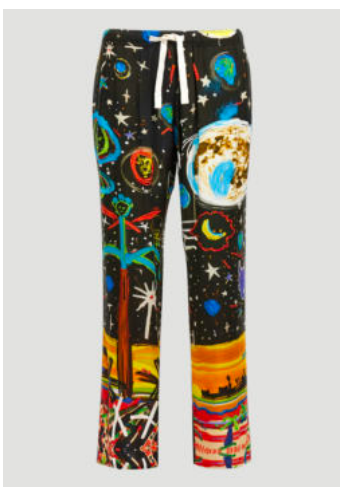

I LOVE PA SWEATER
SIZE : XS,S,M,L
THB 31,900

I LOVE PA SWIMSHORTS
SIZE : S,M,L
THB 18,900

I LOVE PA LOOSE SWEATPANTS
SIZE : XXS,XS,S,M,L
THB 21,900

STARRY NIGHT LINEN COLLAR
SIZE : S,M,L
THB 22,900

STARRY NIGHT PAJAMA PANTS
SIZE : 42,44
THB 37,500

STARRY NIGHT SWIMSHORTS
SIZE : XS,S,M
THB 13,900

STARRY NIGHT BOWLING SHIRT
SIZE : 44,46
THB 37,900

PSYCHEDELIC PALMS BOWLING SHIRT
SIZE : 42,44
THB 22,900

**PSYCHEDELIC PALMS SHIRT
LONG SLEEVE**
SIZE : 42,44
THB 41,900