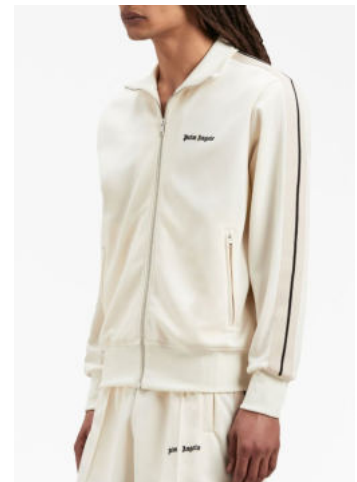

BEAR CLASSIC T-SHIRT
SIZE : XXS,XS,S,M,L,XL,XXL
THB 13,900

BEAR CLASSIC T-SHIRT
SIZE : XXS,XS,S,M,L,XL,XXL
THB 13,900

BEAR HOODY
SIZE : XS,S,M,L,XL
THB 31,900

BEAR HOODY
SIZE : XS,S,M,L,XL
THB 31,900

BEAR CREW
SIZE : S,M,L,XL
THB 27,500

NEW CLASSIC TRACK JACKET
SIZE : S,M,L,XL
THB 23,900

NEW CLASSIC TRACK JACKET
SIZE : S,M,L,XL
THB 23,900

NYLON TRACK JOGGERS
SIZE : XXS,XS,S,M,L
THB 27,900

NEW CLASSIC TRACK PANTS
SIZE : XS,S,M,L,XL
THB 19,900