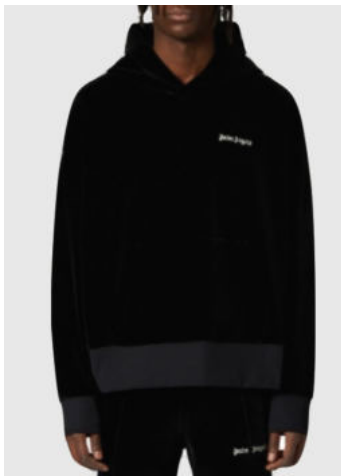

CLASSIC LOGO SLIM TEE
SIZE : S,M,L,XL
THB 21,900

EMBROIDERED LOGO POLO
SIZE : XS,S,M,L,XL
THB 19,900

BASIC LOGO SWEATER
SIZE : XS,S,M,L
THB 31,900

EMBROIDERED LOGO HOODY
SIZE : S,M,L,XL
THB 31,900

EMBROIDERED LOGO HIGH NECK
SIZE : S,M,L,XL
THB 28,900

EMBROIDERED TRACK LOGO HOODY
SIZE : S,M,L
THB 31,900

PALM VELVET ZIPPED JACKET
SIZE : M
THB 82,500

CLASSIC LOGO SWIMSHORTS
SIZE : S,M,L
THB 17,900

CLASSIC LOGO SWIMSHORTS
SIZE : S,M,L
THB 17,900

EMBROIDERED LOGO SWEATSHORT
SIZE : XXS,XS,S,M,L
THB 22,900