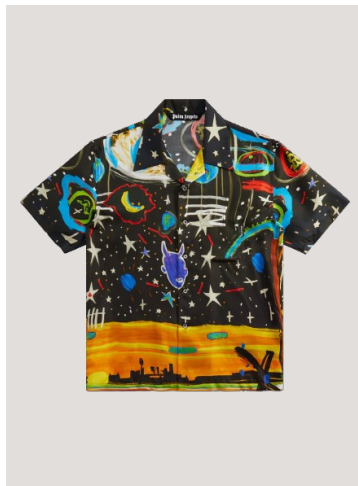

I LOVE PA LOOSE SWEATPANTS
THB 21,900 / **NOW THB 4,380**

"HUNTER" CLASSIC SWEATPANTS
THB 24,500 / **NOW THB 4,900**

PALM PARIS CREW
THB 31,000 / **NOW THB 6,380**

PALM PARIS HOODIE
THB 37,500 / **NOW THB 7,500**

STARRY NIGHT LINEN COLLAR TEE
THB 22,900 / **NOW THB 4,580**

STARRY NIGHT BOWLING SHIRT
THB 37,900 / **NOW THB 7,580**

STARRY NIGHT PAJAMA PANTS
THB 37,500 / **NOW THB 7,500**

PSYCHEDELIC PALMS BOWLING SHIRT
THB 22,900 / **NOW THB 4,850**