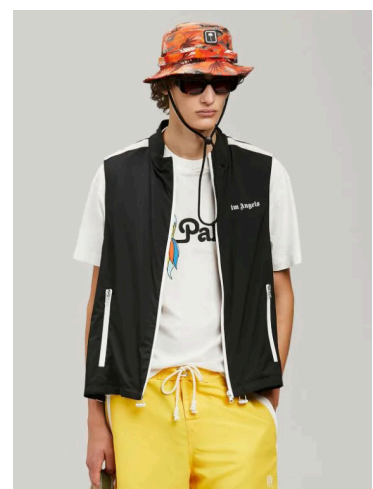

**BEAR HOODY**  
SIZE : XS,M,L  
THB 28,900

**PA PUNK BEAR HOODY**  
SIZE : XS,S,M,L  
THB 41,900

**PA PUNK BEAR HOODY**  
SIZE : XS,S,M  
THB 41,900

**CLASSIC LOGO OVER TEE**  
SIZE : XXS,XS,S,M,L,XL,XXL  
THB 10,900

**CLASSIC LOGO OVER T-SHIRT**  
SIZE : XS,S,M,L,XL  
THB 10,900

**LOGO T-SHIRT**  
SIZE :M  
THB 11,900

**CLASSIC LOGO SHIRT**  
SIZE : 48,52,54  
THB 18,900

**CLASSIC LOGO VEST**  
SIZE : 40  
THB 28,900

**BACK LOGO 5 POCKETS**  
SIZE : 36  
THB 18,900

**BACK LOGO 5 POCKETS**  
SIZE : 36,37,38  
THB 21,900

**LOGO PATCH CLASSIC 5 POCKETS**  
SIZE : 32,33  
THB 24,900

**LOGO PATCH CLASSIC 5 POCK**  
SIZE : 31,32,33,34  
THB 24,900