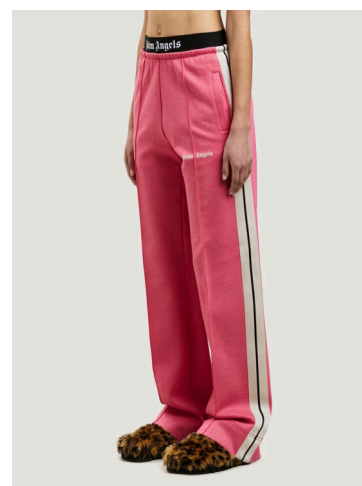

**MOCK NECK TRAINING TOP**  
SIZE : XXS  
THB 10,500

**CLASSIC LOGO FITTED TEE**  
SIZE : XXS,XS,S  
THB 8,900

**CLASSIC LOGO FITTED TEE**  
SIZE : XXS,XS,S,L  
THB 8,900

**TRACK BLAZER**  
SIZE : XS,S  
THB 41,900