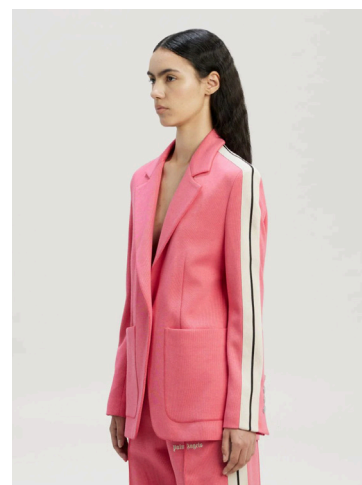

**BEAR FITTED TEE**  
SIZE : XXS,XS,S  
THB 10,900

**BEAR COLLEGE TEE**  
SIZE : XS,S,M,L  
THB 14,900

**BEAR COLLEGE TEE**  
SIZE : XS,S  
THB 14,900

**BEAR CREW**  
**SIZE : XXS,XS,M**  
**THB 27,900**

**CLASSIC LOGO OVER T-SHIRT**  
**SIZE : S,M**  
**THB 10,900**

**BEAR FITTED CREW**  
SIZE : XXS,XS,S  
THB 26,500

**BEAR FITTED CREW**  
SIZE : S,M  
THB 26,500

**BEAR FITTED CREW**  
SIZE : XS,S  
THB 26,500

**MOCK NECK TRAINING TOP**  
SIZE : XXS  
THB 10,500

**CLASSIC LOGO FITTED TEE**  
SIZE : XXS,XS,S  
THB 8,900

**CLASSIC LOGO FITTED TEE**  
SIZE : XXS,XS,S,L  
THB 8,900

**TRACK BLAZER**  
SIZE : XS,S  
THB 41,900