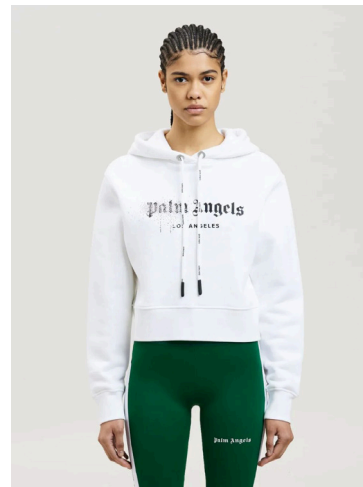

**PXP PAINTED SWEATPANTS**  
SIZE : XS,S  
THB 30,900

**PXP PAINTED FITTED TEE**  
SIZE : XXS,XS,S,L  
THB 13,900

**LOGO TAPE CROPPED TEE**  
SIZE : XS,S,M,L  
THB 10,900

**LOGO TAPE CROPPED TEE**  
SIZE : XXS,XS  
THB 10,900

**LOGO TAPE CROPPED TEE**  
SIZE : XXS,XS,S,M  
THB 10,900

**STARS BLAZER**  
**SIZE : 38**  
**THB 46,500**

**RHINESTONES SPRAY LOGO TEE**  
SIZE : XXS,XS,S,M  
THB 13,900

**RHINESTONE SPRY LOGO HOODY**  
SIZE : XXS,XS,S  
THB 24,900