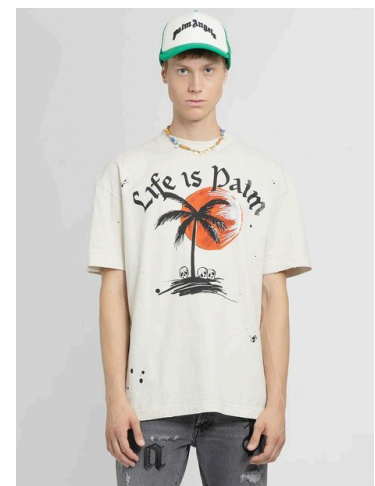

**RHINESTONE SPRAYED CLASSIC TEE**  
SIZE : S,M,L,XXL  
THB 13,900

**TOKYO SPRAYED LOGO HOODY**  
SIZE : S  
THB 18,900

**BRUSH STROKES TEE**  
SIZE : L  
THB 17,900

**BRUSH STROKES CREWNECK**  
SIZE : S  
THB 27,900

**BRUSH STROKES PANTS**  
SIZE : XXS  
THB 30,900

**SIMS X PALM CREW**  
**SIZE : S**  
**THB 13,900**

**THE PALM CLASSIC T-SHIRT**  
SIZE : XS,S,M,L,XL  
THB 14,900

**THE PALM CLASSIC T-SHIRT**  
SIZE : XS,S,M,L  
THB 14,900

**SPRAYED PALM LOGO  
OVER T-SHIRT**  
SIZE : XXS,XS,S,M,L  
THB 14,900

**SUNSET PALM CLASSIC TEE**  
SIZE : M,L  
THB 21,900

**BANANA HOODY**  
SIZE : XXS,XS,S,M  
THB 27,900

**BANANA CLASSIC T-SHIRT**  
SIZE : XS,S,M  
THB 12,900

**BANANA CLASSIC T-SHIRT**  
SIZE : XS,S,M,L  
THB 12,900

**GD BOX LOGO T-SHIRT**  
SIZE : XS,S,M,L,XL,XXL  
THB 10,900

**GD BOX LOGO T-SHIRT**  
SIZE : XS,S,M,L,XL,XXL  
THB 10,900

**PXP PAINTED CLASSIC TEE**  
SIZE : XS,S,M,L,XL  
THB 16,900