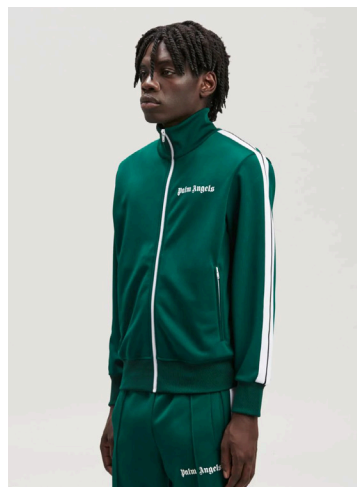

**TRACK BELT PANTS**  
SIZE : 44  
THB 27,900

**THIN WAIST SLIM TRACK PANTS**  
SIZE : XS, S, M  
THB 16,900

**CLASSIC TRACK JACKET**  
SIZE : S  
THB 18,900

**CLASSIC TRACK SHORTS**  
SIZE : S  
THB 13,500

**CLASSIC TRACK PANTS**  
SIZE : S,M  
THB 15,900

**CLASSIC TRACK SHORTS**  
SIZE : XS,S,M,L  
THB 13,500

**CLASSIC TRACK PANTS**  
SIZE : XS,S,M,L,XL  
THB 15,900

**CLASSIC TRACK JACKET**  
SIZE : XXS,XS,S  
THB 18,900

**THIN WAIST SLIM TRACK PANTS**  
SIZE : XS,S,M  
THB 16,900

A lit matchstick is positioned at the top vertex of a triangle. The matchstick is lit, with a bright yellow and orange flame. The matchstick itself is a light blue color. The triangle is formed by the matchstick and two other lines that meet at the top vertex. The base of the triangle is a dark blue, irregular, scribbled line on a textured, reddish-brown surface. The background is a solid, warm reddish-brown color.