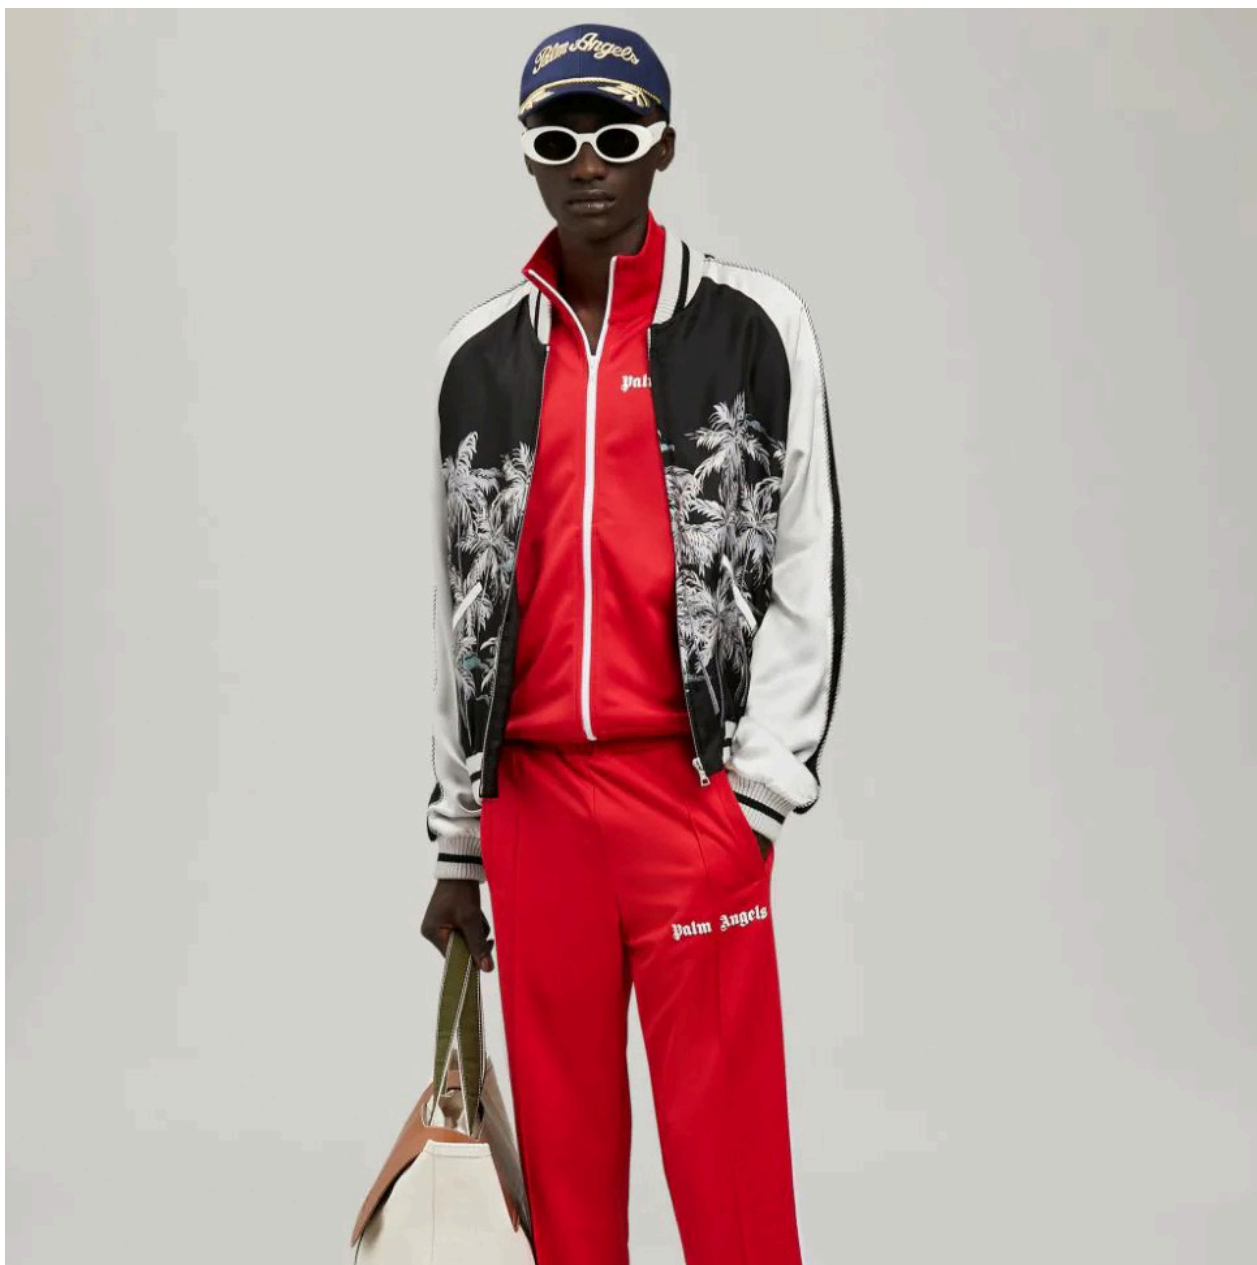

CLASSIC TRACK JACKET
SIZE : S
THB 18,900