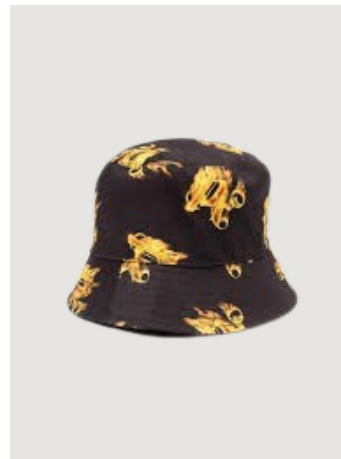

ALL BURNING MONOGRAM BUCKET
ONE SIZE
THB 9,900 / **NOW THB 4,950**