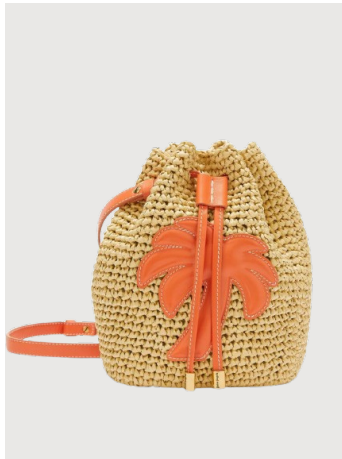

**MILFORD SUNGLASSES BLACK DARK GREY**  
THB 16,900 / **NOW THB 6,760**

**POSEY SUNGLASSES NUDE BROWN**  
THB 16,900 / **NOW THB 6,760**

**PALM SUNGLASSES HAVANA DARK GRAY**  
**THB 13,900 / NOW THB 5,560**

**ANGEL SUNGLASSES PINK DARK GREY**  
**THB 16,900 / NOW THB 6,760**

**EMPIRE SUNGLASSES WHITE DARK GREY**  
**THB 12,900 / NOW THB 5,160**

**WOVEN PALM BUCKET BAG**  
**ONESIZE**  
**THB 22,900 / NOW THB 9,160**