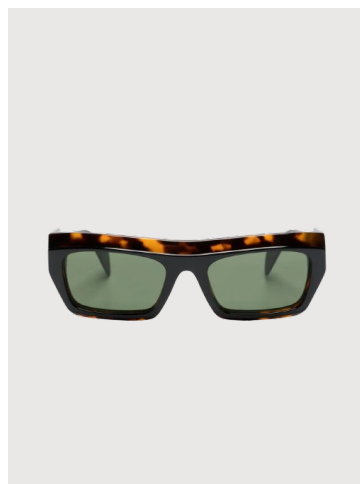

EMPIRE SUNGLASSES WHITE DARK GREY
THB 12,900 / NOW THB 5,160