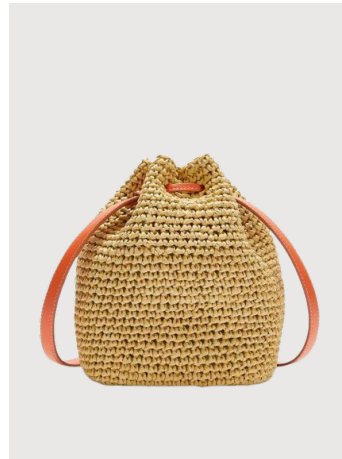

**MILFORD SUNGLASSES BLACK DARK GREY**  
THB 16,900 / **NOW THB 6,760**

**POSEY SUNGLASSES NUDE BROWN**  
THB 16,900 / **NOW THB 6,760**

**PALM SUNGLASSES HAVANA DARK GRAY**  
**THB 13,900 / NOW THB 5,560**

**ANGEL SUNGLASSES PINK DARK GREY**  
**THB 16,900 / NOW THB 6,760**

**EMPIRE SUNGLASSES WHITE DARK GREY**  
**THB 12,900 / NOW THB 5,160**

**WOVEN PALM BUCKET BAG**  
**ONESIZE**  
**THB 22,900 / NOW THB 9,160**