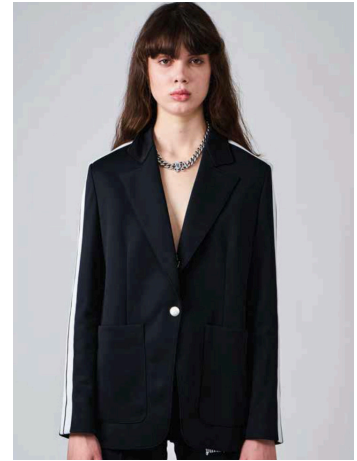

MILANO TRACK BLAZER
BLACK WHITE
SIZE : 38
THB 39,900