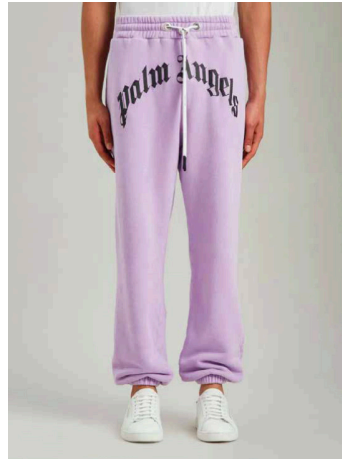

FALL

WINTER

21

*Palm Angels*

MENSWEAR

**GD CURVED LOGO CREW**  
SIZE : XXS,XS,S,M,L  
THB 21,900

**GD CURVED LOGO SWEATPANTS**  
SIZE : XXS,XS,S,M,L  
THB 17,900

**CLASSIC TRACK JACKET**  
SIZE : XXS,XS,S,M,L  
THB 19,500

**CLASSIC TRACK PANTS**  
SIZE : XXS,XS,S,M,L  
THB 15,900

**PALM TREE DOWN VEST**  
SIZE : S,M  
THB 30,900

**PALM TREE SWEATPANTS**  
SIZE : S,M  
THB 15,900

**GREEN TRACK JACKET**  
SIZE : XXS, XS, S, M, L  
THB 18,900