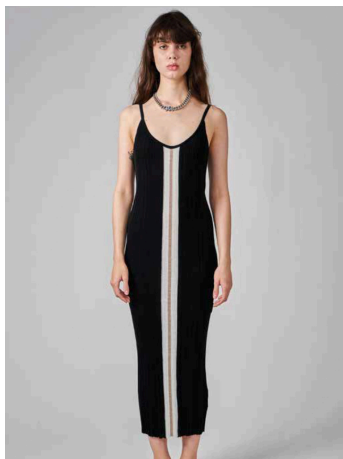

KNIT SLIP DRESS BLACK WHITE
SIZE : M,L
THB 17,900