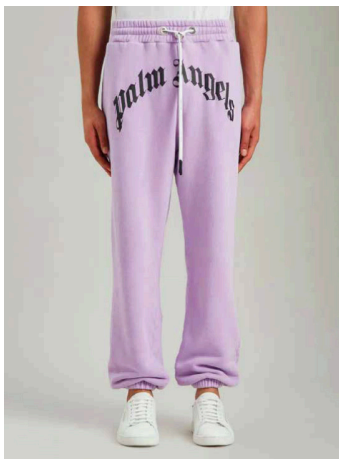

FALL

WINTER

21

*Palm Angels*

MENSWEAR

**GD CURVED LOGO CREW**  
SIZE : XXS, XS, S, M, L  
THB 21,900

**GD CURVED LOGO SWEATPANTS**  
SIZE : XXS, XS, S, M, L  
THB 17,900

**CLASSIC TRACK JACKET**  
SIZE : XXS, XS, S, M, L  
THB 19,500

**CLASSIC TRACK PANTS**  
SIZE : XXS, XS, S, M, L  
THB 15,900

**PALM TREE DOWN VEST**  
SIZE : S, M  
THB 30,900

**PALM TREE SWEATPANTS**  
SIZE : S, M  
THB 15,900

**GREEN TRACK JACKET**  
SIZE : XXS, XS, S, M, L  
THB 18,900