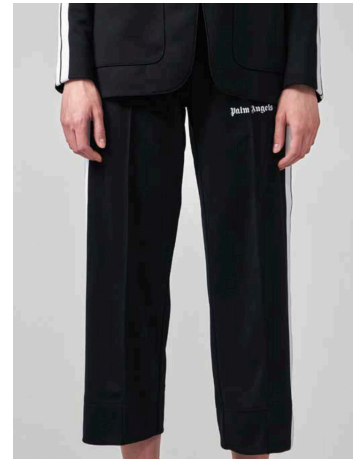

**TRACK SHIRT LILAC WHITE**  
SIZE : S,M,L  
THB 22,500

**MILANO TRACK BLAZER**  
BLACK WHITE  
SIZE : 38  
THB 39,900

**TRACK SHORT BLACK WHITE**  
SIZE : XXS,S  
THB 11,500

**CROPPED TRACK PANTS LILAC WHITE**  
SIZE : 36,38,40  
THB 17,900

**CROPPED TRACK PANTS**  
BLACK WHITE  
SIZE : 36,38,40  
THB 16,900

**BOMBER TRACK**  
SIZE : S,M,L  
THB 17,900

**HEART MUSCLE T-SHIRT**  
SIZE : S,M,L  
THB 11,900

**CLASSIC LOGO OVER T-SHIRT**  
SIZE : S,M  
THB 10,500