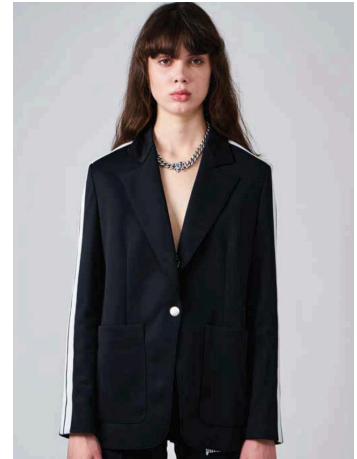

MILANO TRACK BLAZER
BLACK WHITE
SIZE : 38
THB 39,900