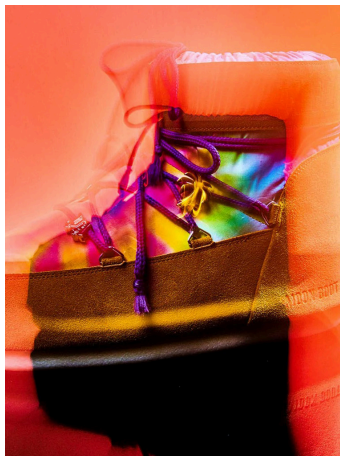

PALM ANGELS BEAR  
ONE SIZE  
THB 11,900

**MOONBOOT X PALM ANGELS**  
SIZE : 42/4  
THB 21,900

**PALM ANGELS LOGO SLIP ON**  
SIZE :41,42,43,44  
THB 10,900

**PALM ANGELS LOGO SKATERS LOW**  
SIZE :41,42,43,44  
THB 11,900