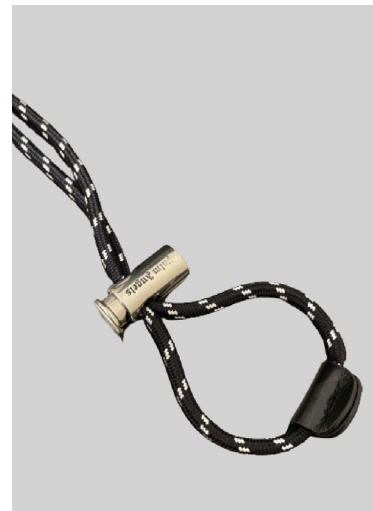

**VENICE TRACK DRAWSTRING**  
**ONE SIZE**  
**THB 19,900**

**VENICE TRACK DRAWSTRING OFF WHITE**  
**ONE SIZE**  
**THB 19,900**

**CLASSIC LOGO BACKPACK**  
**ONE SIZE**  
**THB 28,500**

**WATER RESISTANT IPHONE  
ONE SIZE  
THB 12,900**