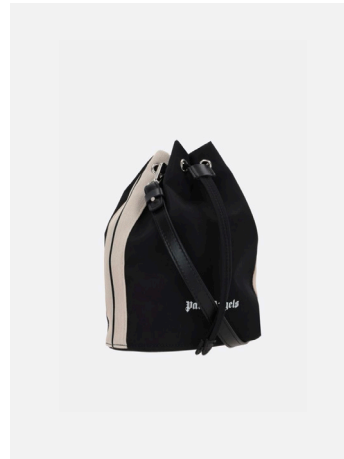

**I LOVE PA SHOPPING BAG**  
**ONE SIZE**  
**THB 17,900**

**CRASH BAG MINI**  
**ONE SIZE**  
**THB 22,900**

**LOGO ZIPPED CARD HOLDER**  
**ONE SIZE**  
**THB 15,900**

**VENICE TRACK CROSS BODY WHITE**  
**ONE SIZE**  
**THB 20,900**

**VENICE TRACK CROSS BODY**  
**OFF WHITE**  
**ONE SIZE**  
**THB 20,900**

**VENICE TRACK HOBO BAG WHITE**  
**ONE SIZE**  
**THB 23,500**

**VENICE TRACK HOBO BAG OFF WHITE**  
**ONE SIZE**  
**THB 23,500**

**VENICE TRACK DRAWSTRING**  
**ONE SIZE**  
**THB 19,900**

**VENICE TRACK DRAWSTRING OFF WHITE**  
**ONE SIZE**  
**THB 19,900**

**CLASSIC LOGO BACKPACK**  
**ONE SIZE**  
**THB 28,500**

**WATER RESISTANT IPHONE  
ONE SIZE  
THB 12,900**