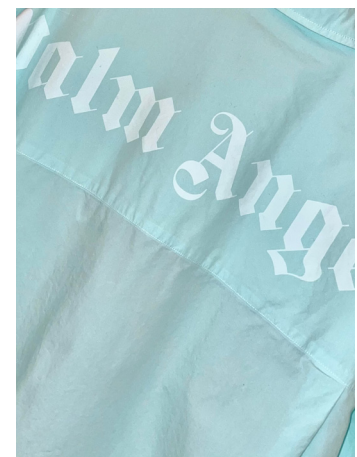

GD OVERLOGO SHIRT DRESS
SIZE : 36,38
THB 20,900