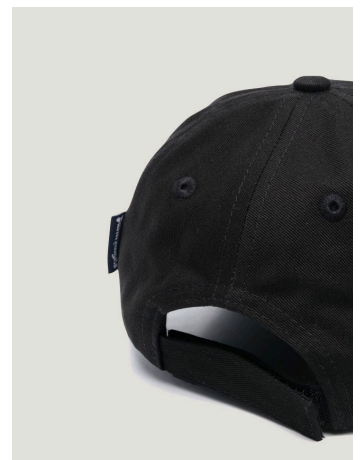

**PA RING  
ONE SIZE  
THB 12,900**

**PA RING  
ONE SIZE  
THB 12,900**

**PALM BEACH BELT  
ONE SIZE  
THB 13,900**

LOGO BASEBALL CAP  
ONE SIZE  
THB 5,900

CLASSIC LOGO CUP  
ONE SIZE  
THB 2,500

CLASSIC LOGO CUP  
ONE SIZE  
THB 2,500