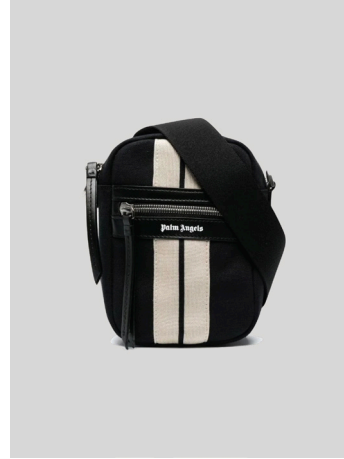

**MINI PALMS CROSSBODY BAG**  
**ONE SIZE**  
**THB 20,900**

**I LOVE PA CROSSBODY**  
**ONE SIZE**  
**THB 20,900**

**I LOVE PA ZIPPED CARD HOLDER**  
**ONE SIZE**  
**THB 15,900**

**I LOVE PA CARD HOLDER**  
**ONE SIZE**  
**THB 10,900**

**I LOVE PA SHOPPING BAG**  
**ONE SIZE**  
**THB 17,900**

**CRASH BAG MINI**  
**ONE SIZE**  
**THB 22,900**

**LOGO ZIPPED CARD HOLDER**  
**ONE SIZE**  
**THB 15,900**

**VENICE TRACK CROSS BODY WHITE**  
**ONE SIZE**  
**THB 20,900**

**VENICE TRACK CROSS BODY**  
**OFF WHITE**  
**ONE SIZE**  
**THB 20,900**

**VENICE TRACK HOBO BAG WHITE**  
**ONE SIZE**  
**THB 23,500**

**VENICE TRACK HOBO BAG OFF WHITE**  
**ONE SIZE**  
**THB 23,500**