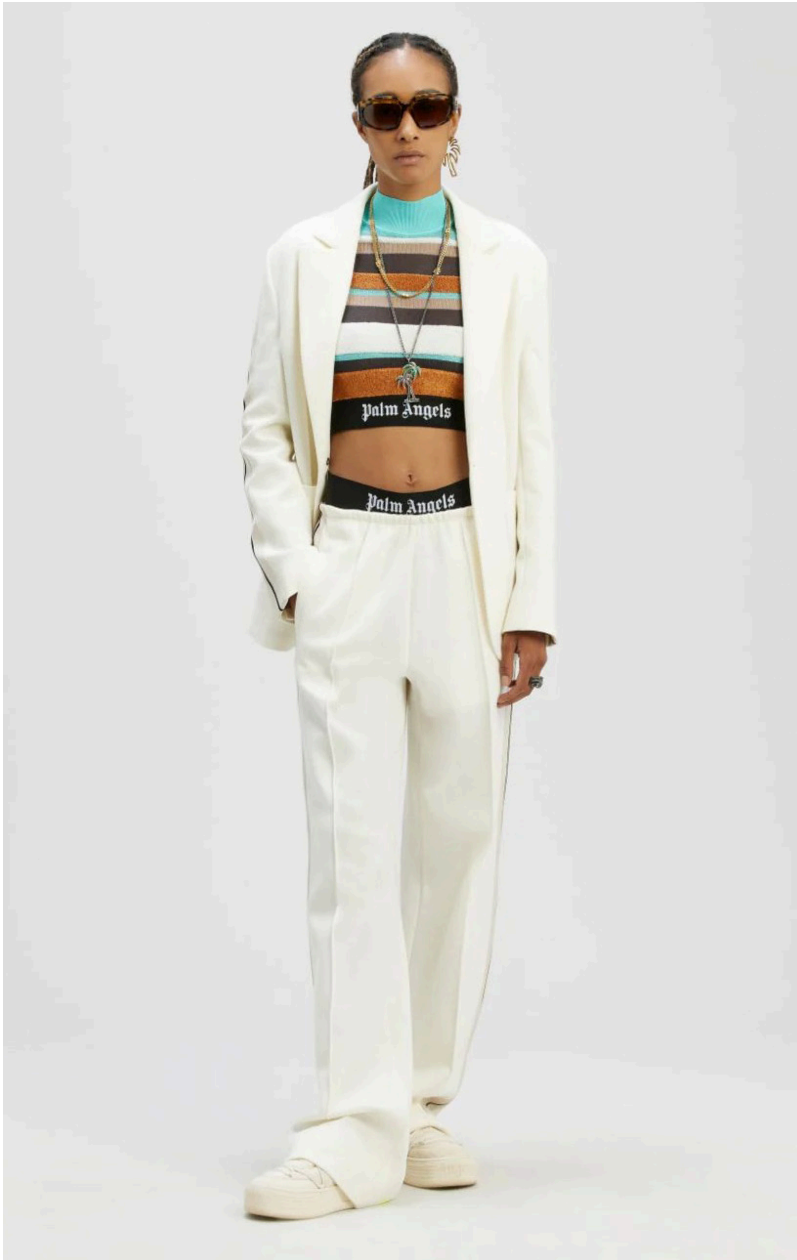

LUREX STRIPES KNIT TOP
SIZE : XXS,XS,S,M
THB 21,500