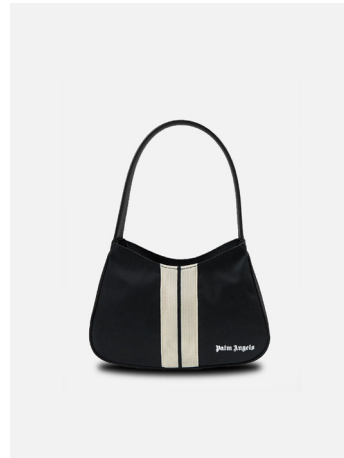

**MINI PALMS CROSSBODY BAG**  
**ONE SIZE**  
**THB 20,900**

**I LOVE PA CROSSBODY**  
**ONE SIZE**  
**THB 20,900**

**I LOVE PA ZIPPED CARD HOLDER**  
**ONE SIZE**  
**THB 15,900**

**I LOVE PA CARD HOLDER**  
**ONE SIZE**  
**THB 10,900**

**I LOVE PA SHOPPING BAG**  
**ONE SIZE**  
**THB 17,900**

**CRASH BAG MINI**  
**ONE SIZE**  
**THB 22,900**

**LOGO ZIPPED CARD HOLDER**  
**ONE SIZE**  
**THB 15,900**

**VENICE TRACK CROSS BODY WHITE**  
**ONE SIZE**  
**THB 20,900**

**VENICE TRACK CROSS BODY**  
**OFF WHITE**  
**ONE SIZE**  
**THB 20,900**

**VENICE TRACK HOBO BAG WHITE**  
**ONE SIZE**  
**THB 23,500**

**VENICE TRACK HOBO BAG OFF WHITE**  
**ONE SIZE**  
**THB 23,500**