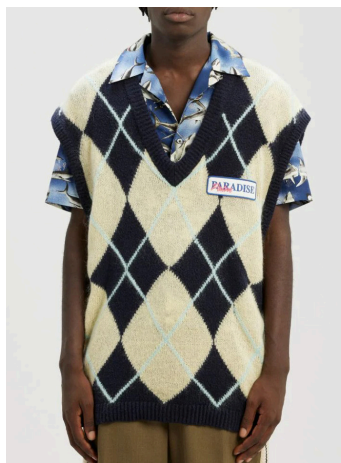

**BULL LOGO PATCH REG 5 POCKETS**  
SIZE : 30,32,34  
THB 23,900

**L WASH LOGO PATCH REG 5 POCKETS**  
SIZE : 29,30,31,33,34  
THB 23,900

**METALLIC WHITE WASH REG 5 POCKET**

**SIZE : 28,32**

**THB 22,900**

**GD REVERSE LOGO T-SHIRT**  
**SIZE : XXS,XS,S,M,L,XL,XXL**  
**THB 12,900**

**GD REVERSE LOGO T-SHIRT**  
**SIZE : XS,S,M,L,XL**  
**THB 12,900**

**SEASONAL LOGO VINTAGE T-SHIRT**  
SIZE : XXS, XS, S, M, L, XL, XXL  
THB 15,900

**SEASONAL LOGO VINTAGE CREW**  
SIZE : XXS, XS, S  
THB 24,900

**SEASONAL LOGO CHINOS**  
SIZE : XS, S, M, L  
THB 21,900

**BRUSHED ARGYLE KNITTED VEST**  
**SIZE : XXS,XS,S**  
**THB 22,900**

**BEAR CLASSIC T-SHIRT**  
**SIZE : S**  
**THB 12,900**