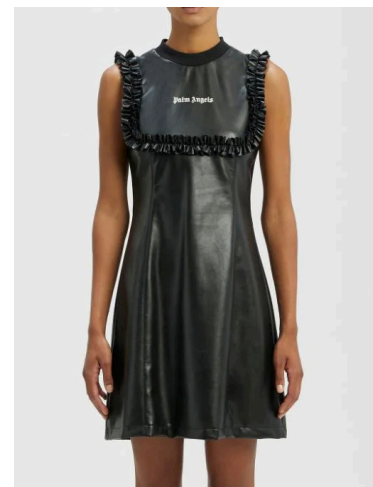

LEATHER MINI TRACKDRESS
SIZE : XXS,XS,S
THB 18,900