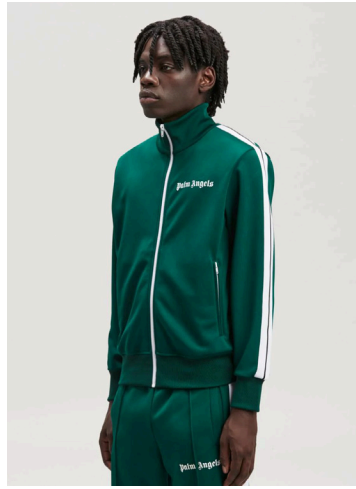

CLASSIC TRACK JACKET
SIZE : XXS,XS
THB 18,900