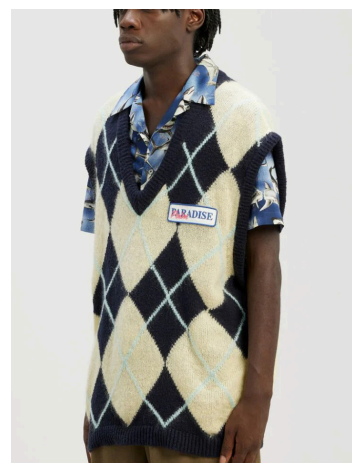

**BULL LOGO PATCH REG 5 POCKETS**  
SIZE : 30,32,34  
THB 23,900

**L WASH LOGO PATCH REG 5 POCKETS**  
SIZE : 29,30,31,33,34  
THB 23,900

**METALLIC WHITE WASH REG 5 POCKET**

**SIZE : 28,32**

**THB 22,900**

**GD REVERSE LOGO T-SHIRT**  
**SIZE : XXS,XS,S,M,L,XL,XXL**  
**THB 12,900**

**GD REVERSE LOGO T-SHIRT**  
**SIZE : XS,S,M,L,XL**  
**THB 12,900**

**SEASONAL LOGO VINTAGE T-SHIRT**  
SIZE : XXS, XS, S, M, L, XL, XXL  
THB 15,900

**SEASONAL LOGO VINTAGE CREW**  
SIZE : XXS, XS, S  
THB 24,900

**SEASONAL LOGO CHINOS**  
SIZE : XS, S, M, L  
THB 21,900

**BRUSHED ARGYLE KNITTED VEST**  
**SIZE : XXS,XS,S**  
**THB 22,900**

**BEAR CLASSIC T-SHIRT**  
**SIZE : S**  
**THB 12,900**