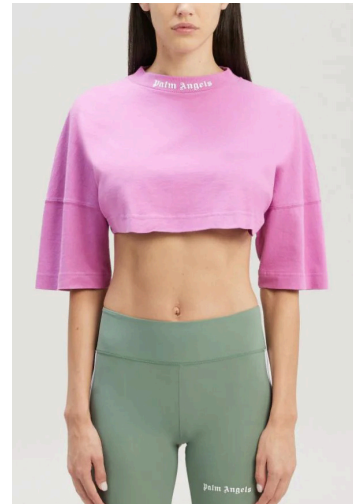

**KNIT TAPE BLAZER**  
SIZE : 36,38  
THB 46,500

**LEATHER EFFECT LOOSE TRACKPANT**  
SIZE : XXS,XS,S,M  
THB 20,900

LUREX STRIPES KNIT TOP  
SIZE : XXS,XS,S,M  
THB 21,500

LUREX STRIPES KNIT LOGO PANTS  
SIZE : XXS,XS,S,M  
THB 25,900

REVERSED WAISTBAND CHINO PANT  
SIZE : XXS,XS,S  
THB 22,500

**REVERSE WAISTBAND SHORTS**

**SIZE : XS,S**  
**THB 18,900**

**CROPPED CLASSIC OVERLOGO T-SHIRT**  
SIZE : XXS, XS, S, M  
THB 9,500

**CURVED LOGO BACK ZIP CROPPED**  
SIZE : XXS, XS, S, M, L  
THB 13,900