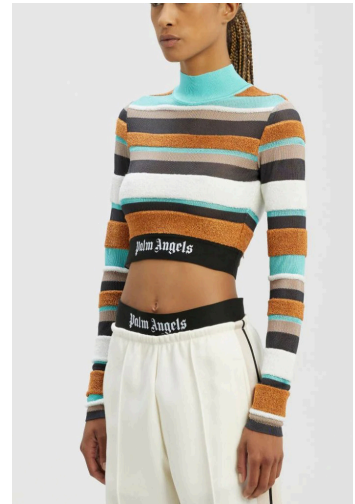

LUREX STRIPES KNIT TOP
SIZE : XXS,XS,S,M
THB 21,500