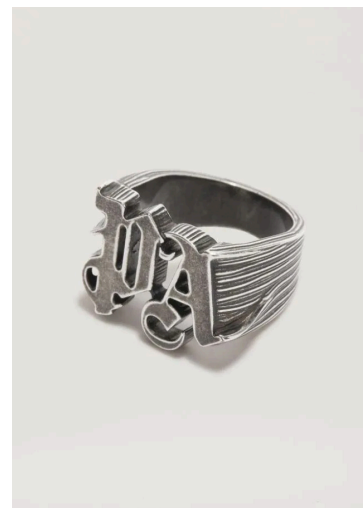

**WATER RESISTANT BEACH CASE  
ONE SIZE  
THB 10,900**

**PALM ANGELS**

**ACCESSORIES**

**BEAR HEAD NECKLACE  
ONE SIZE  
THB 19,900**

**ANGELS BEADS NECKLACE  
ONE SIZE  
THB 11,900**

**PALM EARRINGS  
ONE SIZE  
THB 10,900**

**PA RING  
ONE SIZE  
THB 12,900**

**PA RING  
ONE SIZE  
THB 12,900**

**PALM BEACH BELT  
ONE SIZE  
THB 13,900**

LOGO BASEBALL CAP  
ONE SIZE  
THB 5,900

CLASSIC LOGO CUP  
ONE SIZE  
THB 2,500

CLASSIC LOGO CUP  
ONE SIZE  
THB 2,500