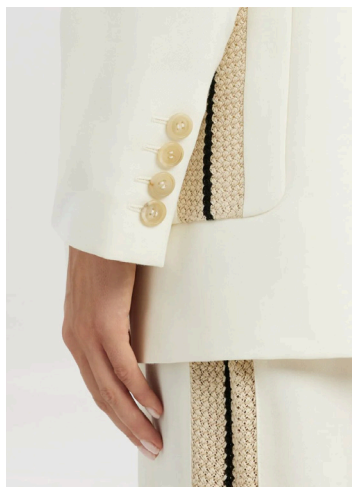

**ISLAND TRACK SHIRT BLAZER**  
SIZE : XS,S  
THB 27,900

**HAWAIIAN DREAM CLASSIC TRACKPANT**  
SIZE : XS,S  
THB 19,900

**LEATHER LOOSE TRACKPANT**  
SIZE : XXS,XS,S,M  
THB 22,500

**LEATHER MINI TRACKDRESS**  
SIZE : XXS,XS,S  
THB 18,900