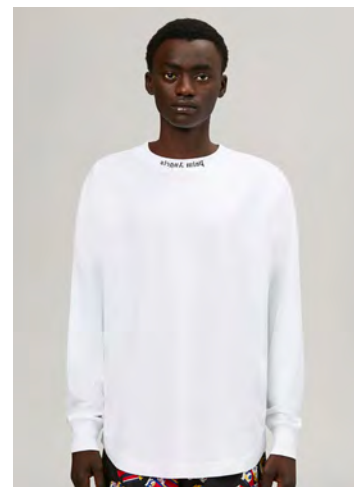

I LOVE PA CLASSIC T-SHIRT
SIZE : XXS, XS, S, M, L
THB 11,900

LOVE PA CLASSIC T-SHIRT
SIZE : XXS, XS, S, M, L, XL
THB 11,900

I LOVE PA LOOSE T-SHIRT
SIZE : XXS, XS, S, M, L
THB 12,900

I LOVE PA CREW
SIZE : XXS, XS, S, M
THB 20,500

CLASSIC LOGO OVER T-SHIRT
SIZE : M,L,XL
THB 10,900

CLASSIC LOGO OVER T-SHIRT
SIZE : XS,S,M,L
THB 11,900

CLASSIC LOGO OVER T-SHIRT
SIZE : L
THB 9,900

CURVED LOGO BACK 5 POCKETS
SIZE : 28,30,31,33,34
THB 29,500