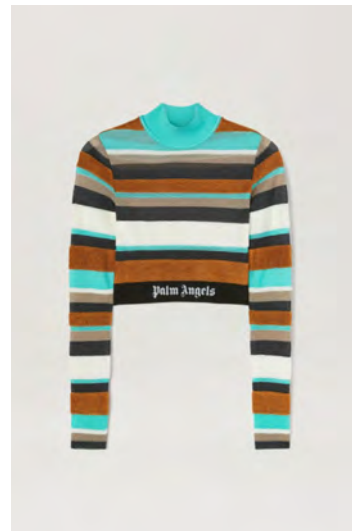

LUREX STRIPES KNIT TOP
SIZE : XXS,XS,S,M
THB 21,500