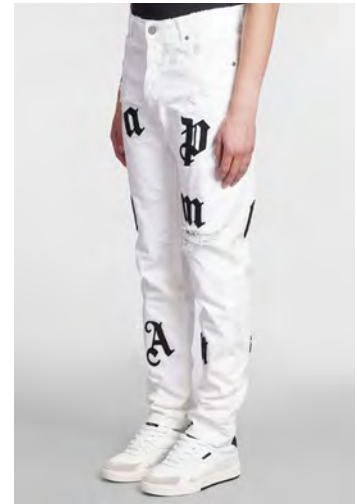

CLASSIC LOGO OVER T-SHIRT
SIZE : M,L,XL
THB 10,900

CLASSIC LOGO OVER T-SHIRT
SIZE : XS,S,M,L
THB 11,900

CLASSIC LOGO OVER T-SHIRT
SIZE : L
THB 9,900

CURVED LOGO BACK 5 POCKETS
SIZE : 28,30,31,33,34
THB 29,500

BULL LOGO PATCH REG 5 POCKETS
SIZE : 30,32,34
THB 23,900

L WASH LOGO PATCH REG 5 POCKETS
SIZE : 30,31,33,34
THB 23,900

METALLIC WHITE WASH REG 5 POCKET

SIZE : 28,32

THB 22,900

GD REVERSE LOGO T-SHIRT
SIZE : XXS,XS,S,M,L,XL
THB 12,900