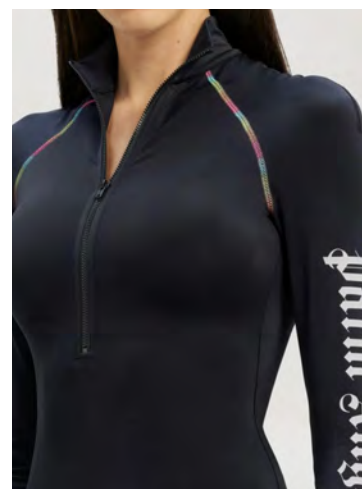

BEAR LOOSE T-SHIRT
SIZE : XXS, XS, S, M, L
THB 12,900

BEAR LOOSE T-SHIRT
SIZE : XXS,S
THB 11,900

PA BEAR FITTED CREW
SIZE : XXS,XS
THB 26,500

SURF LOGO ONE PIECE SWIMSUIT
SIZE : XS,S
THB 14,900

**SPRING/SUMMER 2023
KIDSWEAR**