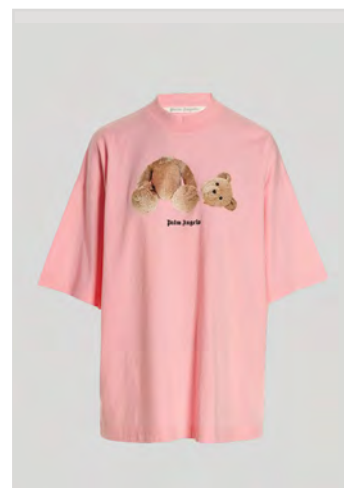

RIPPED PA BEAR CROPPED T-SHIRT
SIZE : XXS,XS,S,M
THB 17,900

RIPPED PA BEAR OVERTEE
SIZE : XXS,S
THB 19,900

BEAR CROPPED T-SHIRT
SIZE : XXS,XS,S,M
THB 11,500

BEAR CROPPED T-SHIRT
SIZE : XXS,XS,S,M
THB 11,500

BEAR CROPPED T-SHIRT
SIZE : XXS,XS,S,M
THB 10,900

BEAR CROPPED T-SHIRT
SIZE : XXS,M
THB 11,500

BEAR LOOSE T-SHIRT
SIZE : XXS,XS,S
THB 12,900

BEAR LOOSE T-SHIRT
SIZE : XXS,XS,S,M
THB 12,900

BEAR LOOSE T-SHIRT
SIZE : XXS, XS, S, M, L
THB 12,900

BEAR LOOSE T-SHIRT
SIZE : XXS, XS, S, M, L
THB 12,900

BEAR LOOSE T-SHIRT
SIZE : XXS,S
THB 11,900

PA BEAR FITTED CREW
SIZE : XXS,XS
THB 26,500

SURF LOGO ONE PIECE SWIMSUIT
SIZE : XS,S
THB 14,900

**SPRING/SUMMER 2023
KIDSWEAR**