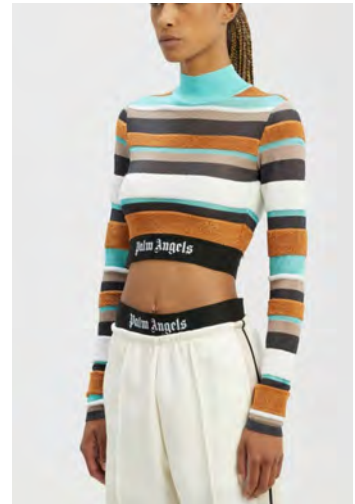

LEATHER EFFCT LOOSE TRACKPANT
SIZE : XXS,XS,S,M
THB 20,900