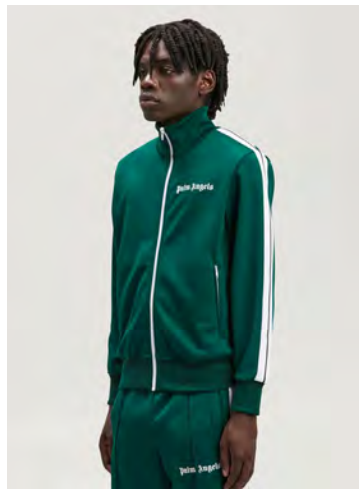

CLASSIC TRACK SHORTS
SIZE : XXS,XS,S,M,L,XL
THB 13,500

CLASSIC TRACK JACKET
SIZE : S
THB 18,900

CLASSIC TRACK SHORTS
SIZE : S,M,L
THB 13,500

CLASSIC TRACK PANTS
SIZE : S,M,L
THB 15,900

CLASSIC TRACK SHORTS
SIZE : XS
THB 13,500

CLASSIC TRACK PANTS
SIZE : S,M,L,XL
THB 15,900

CLASSIC TRACK JACKET
SIZE : XXS,XS
THB 18,900

FEW PALM TREE
FEW PALM TREE
FEW PALM TREE

SPRING/SUMMER 2023
WOMENSWEAR

PINK SUNSET BOWLING SHIRT
SIZE : 36,38
THB 33,900