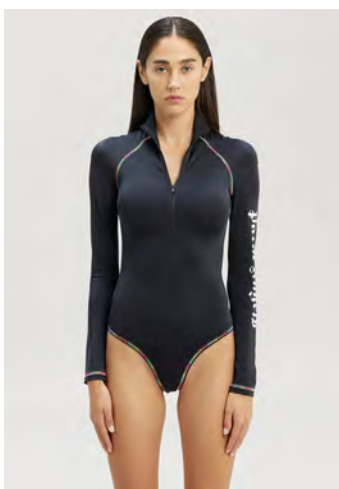

BEAR LOOSE T-SHIRT
SIZE : XXS, XS, S, M, L
THB 12,900

BEAR LOOSE T-SHIRT
SIZE : XXS,S
THB 11,900

PA BEAR FITTED CREW
SIZE : XXS,XS
THB 26,500

SURF LOGO ONE PIECE SWIMSUIT
SIZE : XS,S
THB 14,900

**SPRING/SUMMER 2023
KIDSWEAR**