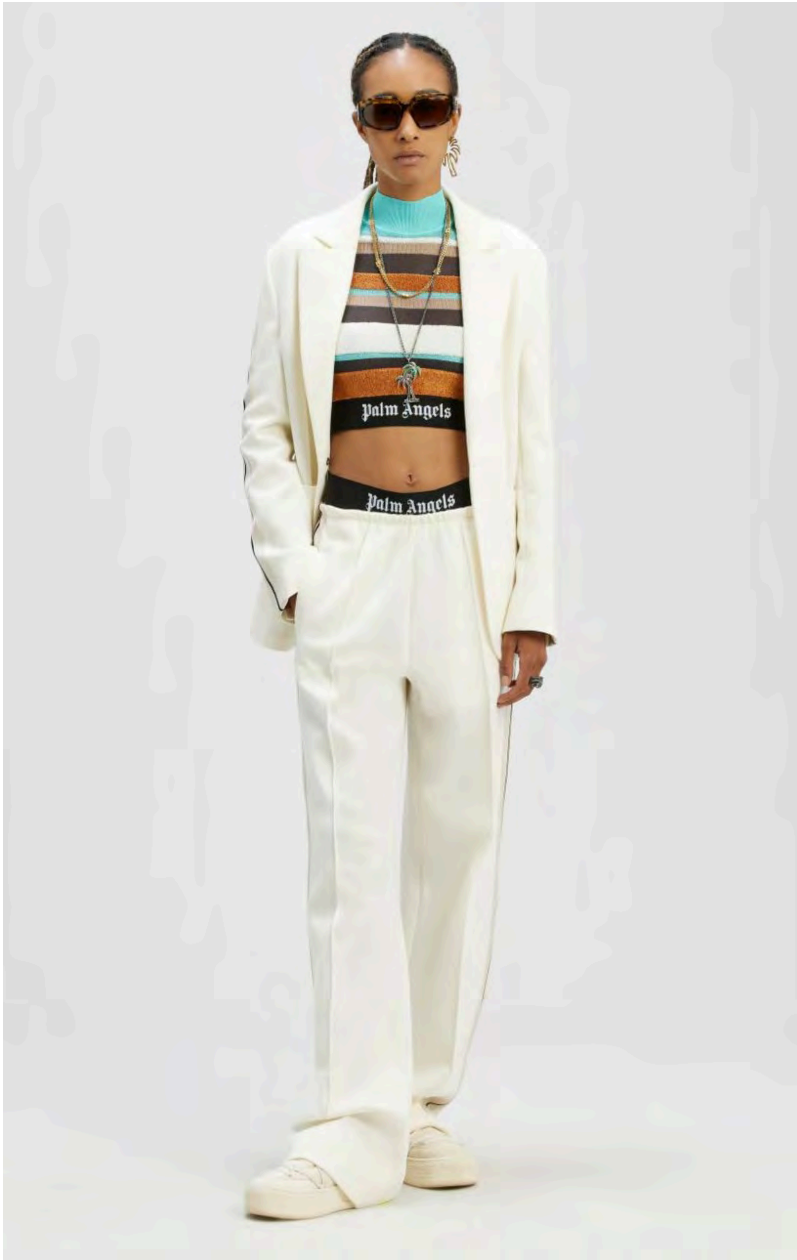

KNIT TAPE BLAZER
SIZE : 36,38
THB 46,500