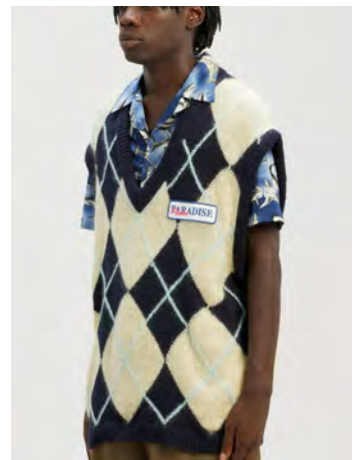

GD REVERSE LOGO T-SHIRT
SIZE : XS,S,M,L,XL
THB 12,900

SEASONAL LOGO VINTAGE T-SHIRT
SIZE : XXS, XS, S, M, L, XL, XXL
THB 15,900

SEASONAL LOGO VINTAGE CREW
SIZE : XXS, XS, S
THB 24,900

SEASONAL LOGO CHINOS
SIZE : XS, S, M, L
THB 21,900

BRUSHED ARGYLE KNITTED VEST
SIZE : XXS,XS,S
THB 22,900

BEAR CLASSIC T-SHIRT
SIZE : XS,S,M,L,XL,XXL
THB 12,900

BEAR CLASSIC T-SHIRT
SIZE : XXS,XS,S,M,L
THB 12,900

BEAR CLASSIC T-SHIRT
SIZE : XS,S,M,L,XL
THB 12,900