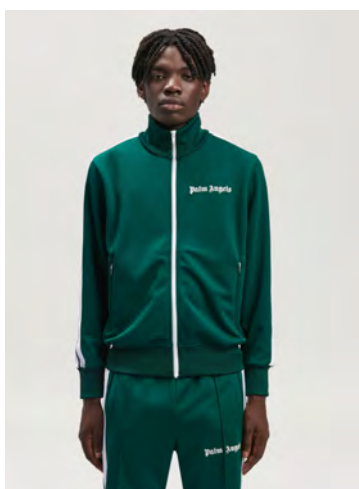

CLASSIC TRACK JACKET
SIZE : XXS,XS
THB 18,900