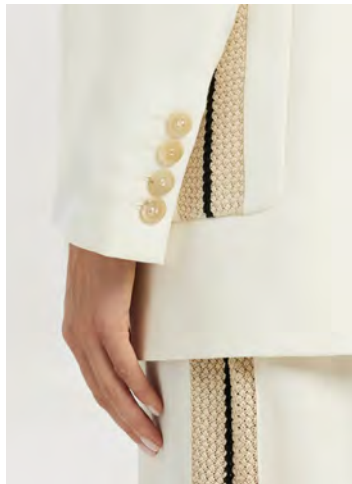

ISLAND TRACK SHIRT BLAZER
SIZE : XS,S
THB 27,900

HAWAIIAN DREAM CLASSIC TRACKPANT
SIZE : XS,S
THB 19,900

LEATHER LOOSE TRACKPANT
SIZE : XS,S,M
THB 22,500

LEATHER MINI TRACKDRESS
SIZE : XXS,XS,S
THB 18,900