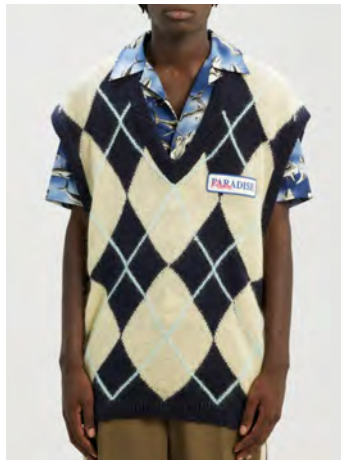

BULL LOGO PATCH REG 5 POCKETS
SIZE : 30,32,34
THB 23,900

L WASH LOGO PATCH REG 5 POCKETS
SIZE : 30,31,33,34
THB 23,900

METALLIC WHITE WASH REG 5 POCKET

SIZE : 28,32

THB 22,900

GD REVERSE LOGO T-SHIRT
SIZE : XXS,XS,S,M,L,XL
THB 12,900

GD REVERSE LOGO T-SHIRT
SIZE : XS,S,M,L,XL
THB 12,900

SEASONAL LOGO VINTAGE T-SHIRT
SIZE : XXS, XS, S, M, L, XL, XXL
THB 15,900

SEASONAL LOGO VINTAGE CREW
SIZE : XXS, XS, S
THB 24,900

SEASONAL LOGO CHINOS
SIZE : XS, S, M, L
THB 21,900

BRUSHED ARGYLE KNITTED VEST
SIZE : XXS,XS,S
THB 22,900

BEAR CLASSIC T-SHIRT
SIZE : XS,S,M,L,XL,XXL
THB 12,900

BEAR CLASSIC T-SHIRT
SIZE : XXS,XS,S,M,L
THB 12,900

BEAR CLASSIC T-SHIRT
SIZE : XS,S,M,L,XL
THB 12,900