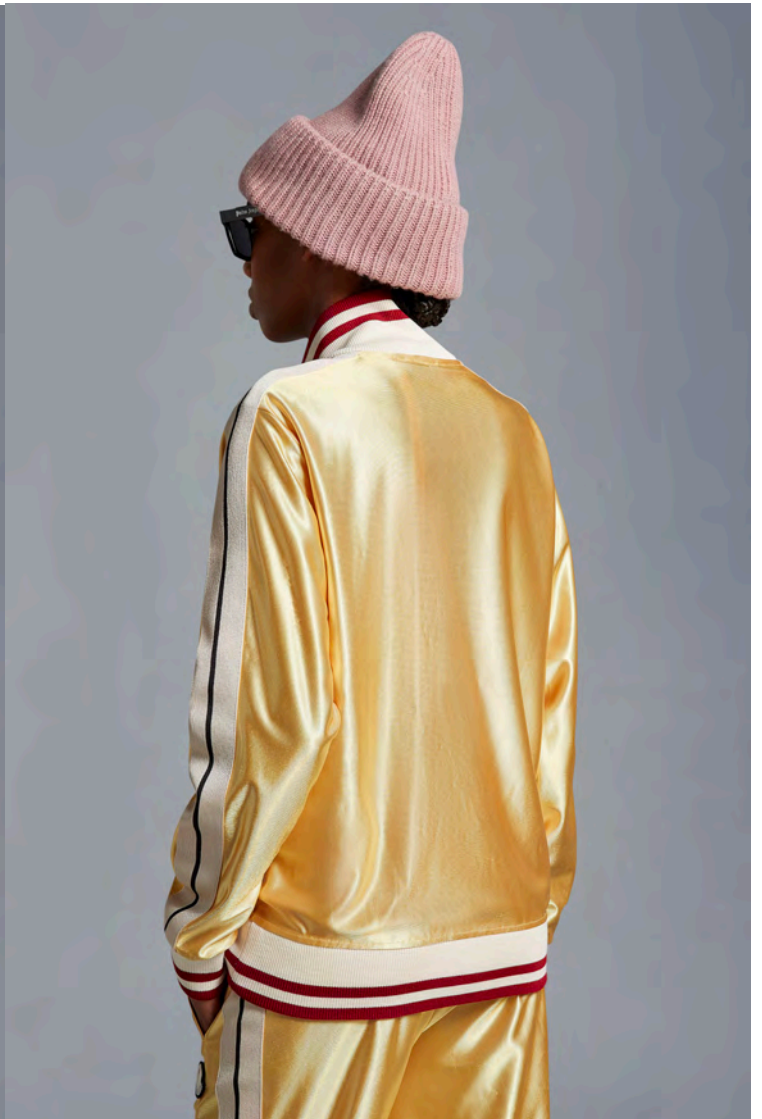

PA X MONCLER TRACK ZIP UP
SIZE : XS,S,M
THB 35,500

PA X MONCLER SWEAT BOTTOMS
SIZE : XS,S,M
THB 29,500

PA X MONCLER NEVIN JACKET
SIZE : 00,0,1,2
THB 69,500

PA X MONCLER TROUSERS
SIZE : 38,40
THB 33,500

PA X MONCLER BASEBALL CAP
ONESIZE
THB 11,900