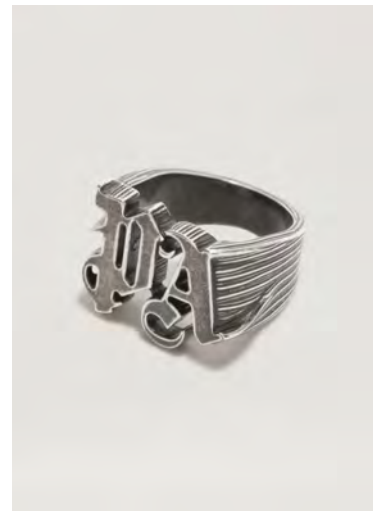

VENICE TRACK HOBO BAG OFF WHITE
ONE SIZE
THB 23,500

VENICE TRACK DRAWSTRING
ONE SIZE
THB 19,900

VENICE TRACK DRAWSTRING OFF WHITE
ONE SIZE
THB 19,900

CLASSIC LOGO BACKPACK
ONE SIZE
THB 28,500

WATER RESISTANT IPHONE
ONE SIZE
THB 12,900

WATER RESISTANT BEACH CASE
ONE SIZE
THB 10,900

PALM ANGELS

ACCESSORIES

**BEAR HEAD NECKLACE
ONE SIZE
THB 19,900**

**ANGELS BEADS NECKLACE
ONE SIZE
THB 11,900**

**PALM EARRINGS
ONE SIZE
THB 10,900**

**PA RING
ONE SIZE
THB 12,900**

**PA RING
ONE SIZE
THB 12,900**

**PALM BEACH BELT
ONE SIZE
THB 13,900**

LOGO BASEBALL CAP
ONE SIZE
THB 5,900

CLASSIC LOGO CUP
ONE SIZE
THB 2,500

CLASSIC LOGO CUP
ONE SIZE
THB 2,500

I LOVE PA CUP
ONE SIZE
THB 2,500