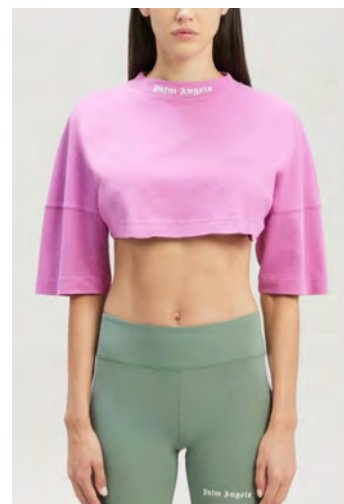

KNIT TAPE BLAZER
SIZE : 36,38
THB 46,500

LEATHER EFFCT LOOSE TRACKPANT
SIZE : XXS,XS,S,M
THB 20,900

LUREX STRIPES KNIT TOP
SIZE : XXS,XS,S,M
THB 21,500

LUREX STRIPES KNIT LOGO PANTS
SIZE : XXS,XS,S,M
THB 25,900

REVERSED WAISTBAND CHINO PANT
SIZE : XXS,XS,S
THB 22,500

REVERSE WAISTBAND SHORTS
SIZE : XS,S
THB 18,900

CROPPED CLASSIC OVERLOGO T-SHIRT
SIZE : XXS,XS,S
THB 9,500

CURVED LOGO BACK ZIP CROPPED
SIZE : XXS,XS,S,M,L
THB 13,900