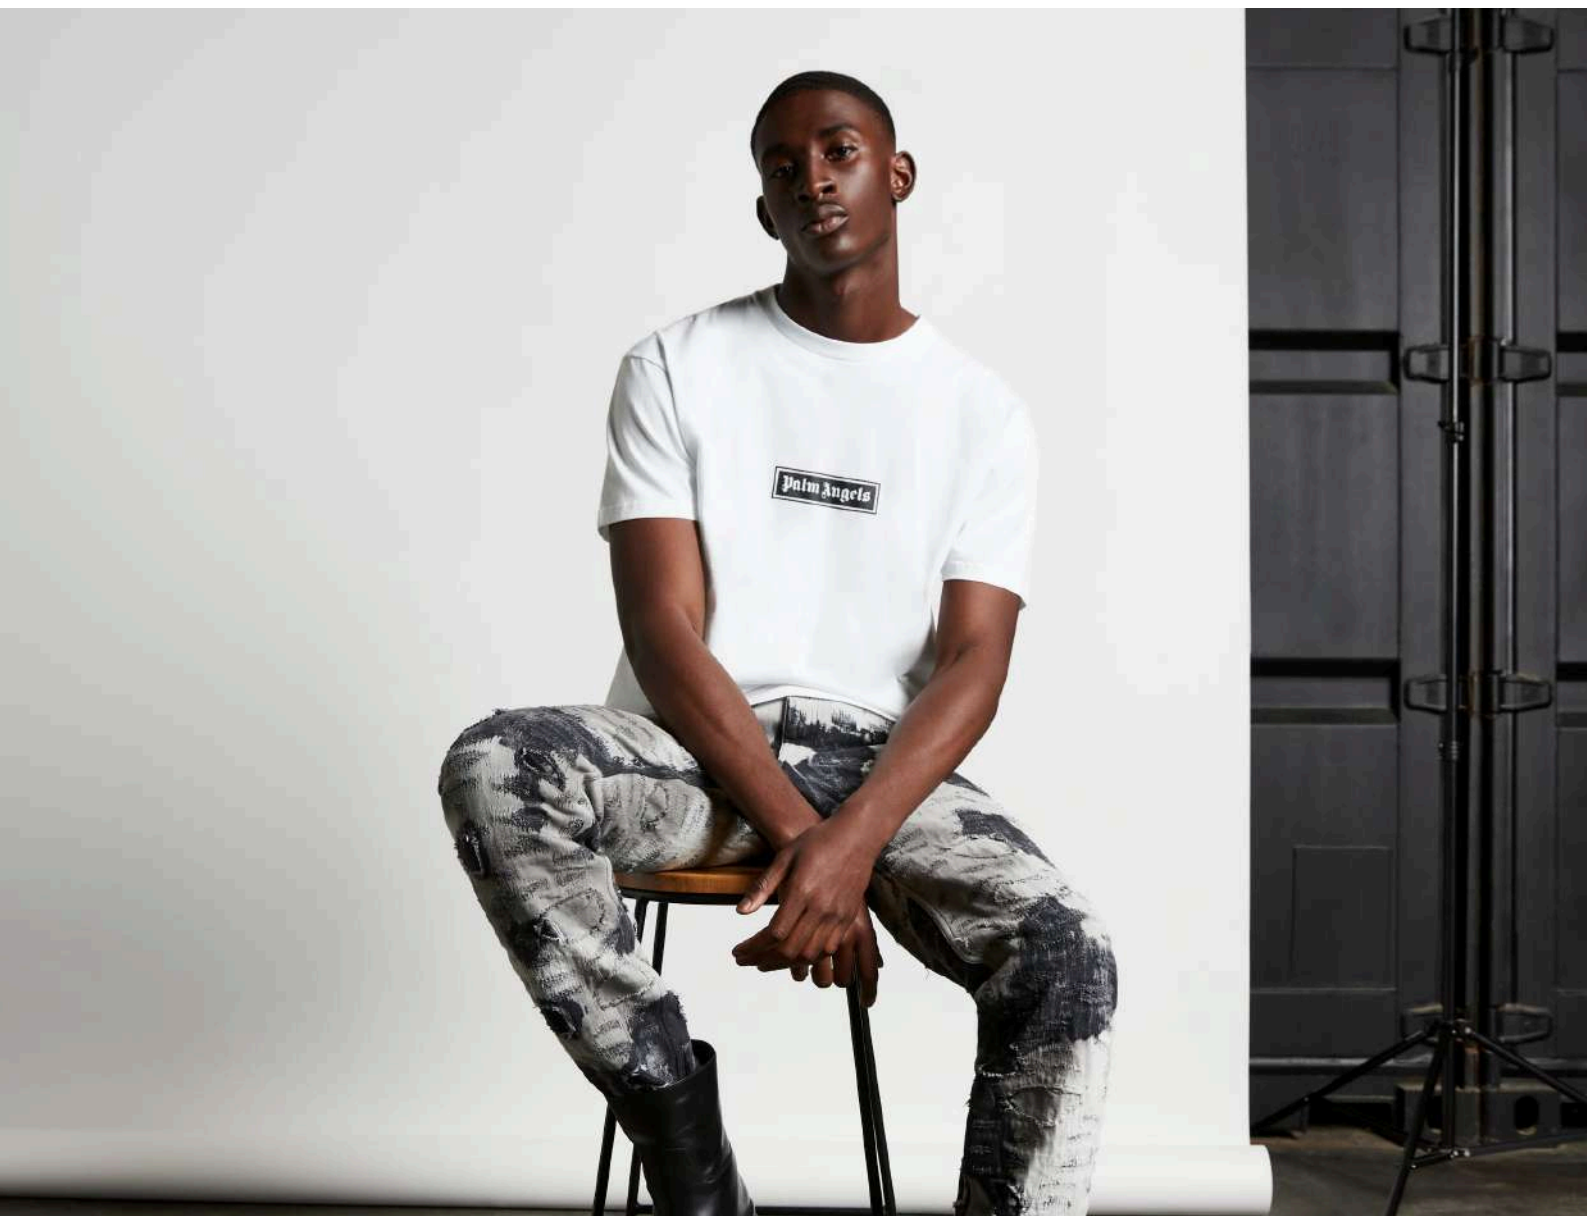

END OF SEASON SALE 50% OFF

MEN / FALL WINTER 2022