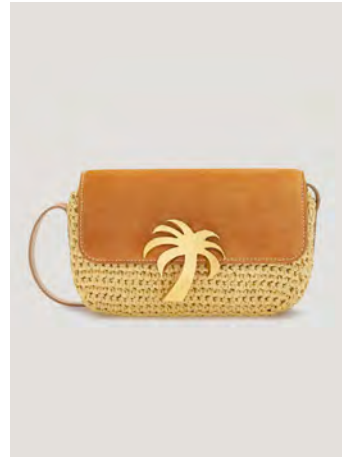

PA LEAGUE TRUCKER CAP  
ONESIZE  
THB 8,900 / **NOW THB 4,450**

I LOVE PA CAP  
ONESIZE  
THB 7,900 / **NOW THB 3,950**

CLASSIC LOGO BEANIE  
ONESIZE  
THB 9,900 / **NOW THB 4,950**

"VIPER" BEANIE  
ONESIZE  
THB 8,900 / **NOW THB 4,450**

**"LEON" SHOPPING BAG**  
ONE SIZE  
THB 20,500 / **NOW THB 10,250**

**LOGO CANVAS TOTE**  
ONE SIZE  
THB 24,900 / **NOW THB 12,450**

**PA MONOGRAM CARD HOLDER**  
ONE SIZE  
THB 10,900 / **NOW THB 5,450**

**PA MONOGRAM CARD HOLDER**  
ONE SIZE  
THB 10,900 / **NOW THB 5,450**

**"SKETCHY" ZIP CARD HOLDER**  
ONE SIZE  
THB 15,900 / **NOW THB 7,950**

**WOVEN PALM BRIDGE BAG**  
**ONE SIZE**  
**THB 34,900 / NOW THB 17,450**

**WOVEN PALM BRIDGE SUEDE BAG**  
**ONE SIZE**  
**THB 34,900 / NOW THB 17,450**

**PALM BRIDGE CHAIN BAG**  
**ONE SIZE**  
**THB 46,500 / NOW THB 23,250**

**FUR PALM BRIDGE BAG**  
**ONE SIZE**  
**THB 39,500 / NOW THB 19,750**