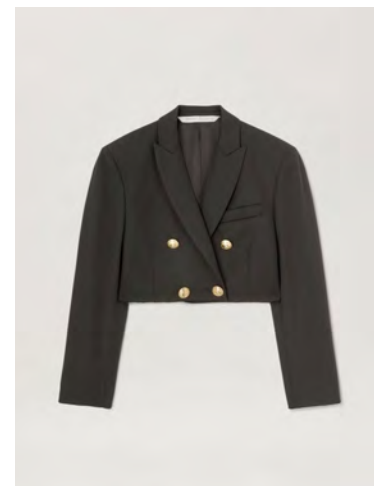

CROPPED BOYFRIEND BLAZER
SIZE : 36
THB 51,500 / **NOW THB 30,900**