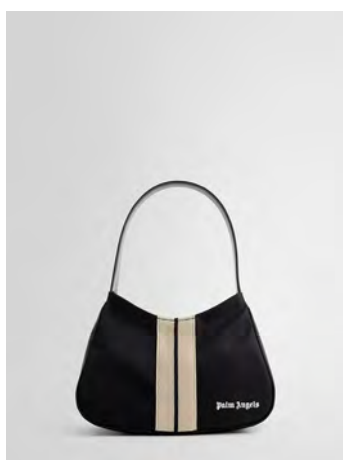

**PA MONOGRAM CARD HOLDER**  
ONE SIZE  
THB 10,900 / **NOW THB 5,450**

**"SKETCHY" ZIP CARD HOLDER**  
ONE SIZE  
THB 15,900 / **NOW THB 7,950**

**WOVEN PALM BRIDGE BAG**  
**ONE SIZE**  
**THB 34,900 / NOW THB 17,450**

**WOVEN PALM BRIDGE SUEDE BAG**  
**ONE SIZE**  
**THB 34,900 / NOW THB 17,450**

**PALM BRIDGE CHAIN BAG**  
**ONE SIZE**  
**THB 46,500 / NOW THB 23,250**

**FUR PALM BRIDGE BAG**  
**ONE SIZE**  
**THB 39,500 / NOW THB 19,750**

**WOVEN PALM BUCKET BAG**  
**ONESIZE**  
**THB 22,900 / NOW THB 11,450**

**PALM RAFIA BASKET BAG**  
**ONESIZE**  
**THB 20,900 / NOW THB 10,450**

**VENICE TRACK HOBO BAG**  
**ONE SIZE**  
**THB 23,500 / NOW THB 11,750**