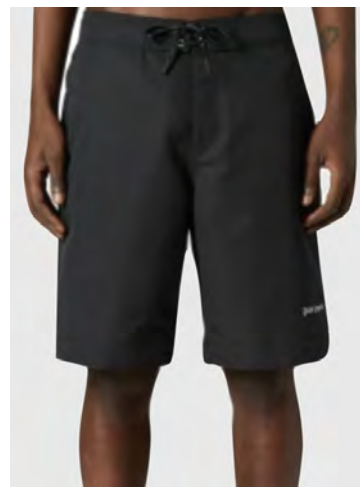

**EMBROIDERED LOGO SLIM  
SWEAT PANTS**  
SIZE : XXS,XS,S,L  
THB 24,900 / **NOW THB 14,940**

**EMBROIDERED LOGO SWEATSHORT**  
SIZE : XXS,XS,S  
THB 22,900 / **NOW THB 13,740**

**EMBROIDERED LOGO SWEATSHORT**  
SIZE : XXS,M,L  
THB 22,900 / **NOW THB 13,740**

**NEW CLASSIC TRACK SHORTS**  
SIZE : S,M,L,XL  
THB 17,900 / **NOW THB 10,740**

**NEW CLASSIC TRACK SHORTS**  
SIZE : XS  
THB 17,900 / **NOW THB 10,740**

**CLASSIC LOGO SWIMSHORTS**  
SIZE : M,L  
THB 17,900 / **NOW THB 10,740**