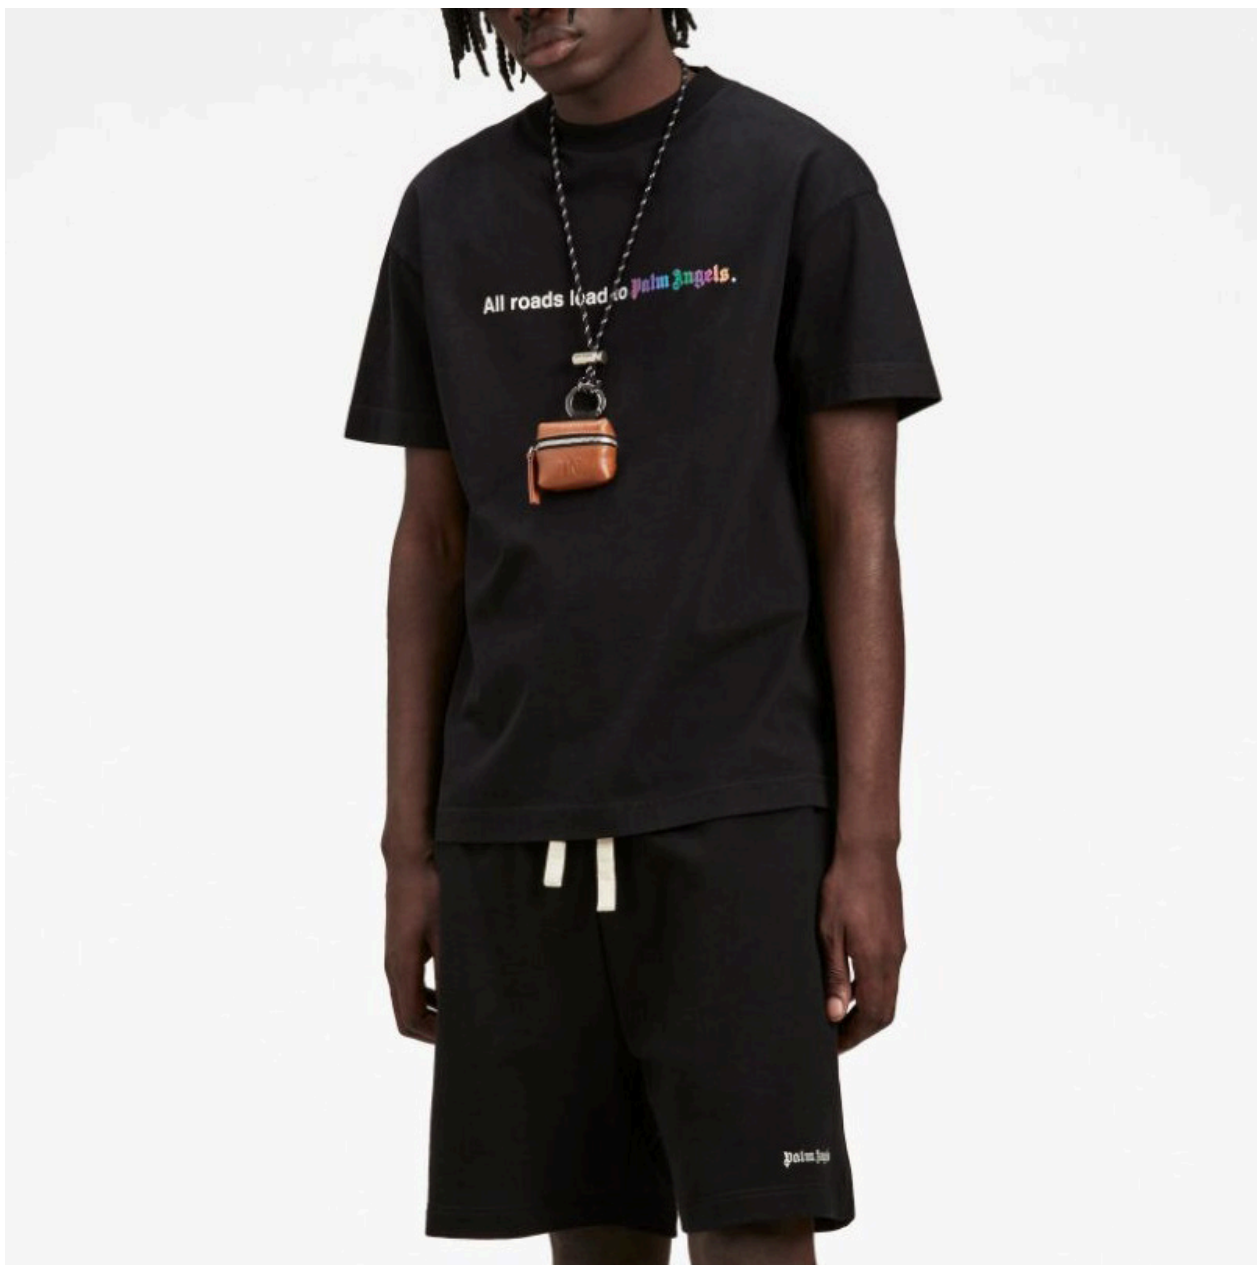

END OF SEASON SALE

40% OFF

ALL ROADS CLASSIC T-SHIRT
SIZE : S,M,L,XL
THB 13,900 / **NOW THB 8,340**