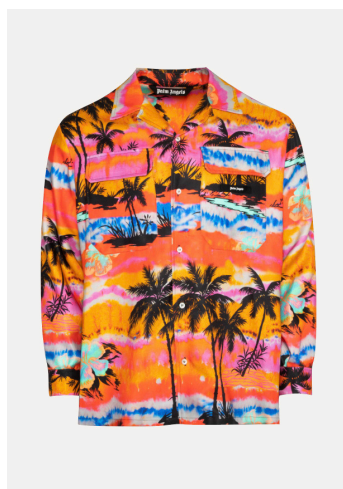

I LOVE PA SWIMSHORTS
SIZE : S,M,L
THB 18,900 / **NOW THB 11,340**

I LOVE PA LOOSE SWEATPANTS
SIZE : XXS,XS,S,M,L
THB 21,900 / **NOW THB 13,140**

STARRY NIGHT LINEN COLLAR
SIZE : S,M,L
THB 22,900 / **NOW THB 13,740**

STARRY NIGHT PAJAMA PANTS
SIZE : 42,44
THB 37,500 / **NOW THB 22,500**

STARRY NIGHT SWIMSHORTS
SIZE : XS,S,M
THB 13,900 / **NOW THB 8,340**

STARRY NIGHT BOWLING SHIRT
SIZE : 44,46
THB 37,900 / **NOW THB 22,740**

PSYCHEDELIC PALMS BOWLING SHIRT
SIZE : 42,44
THB 22,900 / **NOW THB 13,740**

PSYCHEDELIC PALMS SHIRT
LONG SLEEVE
SIZE : 42,44
THB 41,900 / **NOW THB 25,140**

PSYCHEDELIC PALMS LOOSE PANTS
LONG SLEEVE
SIZE : 42,44
THB 46,500 / **NOW THB 27,900**