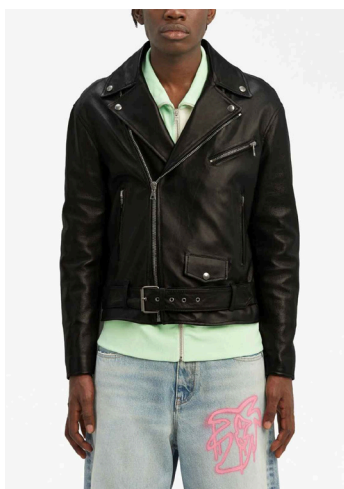

"LEON" SHOPPING BAG
ONE SIZE
THB 20,500 / **NOW THB 12,300**

"SKETCHY" ZIP CARD HOLDER
ONE SIZE
THB 15,900 / **NOW THB 9,540**

END OF SEASON SALE

40% OFF

WOVEN PALM BRIDGE SUEDE BAG
ONE SIZE
THB 34,900 / NOW THB 20,940

FALL/WINTER 23
END OF SEASON SALE
50% OFF

END OF SEASON SALE

50% OFF

SPRAY "HUNTER" DENIM JACKET

SIZE : S,M

THB 73,500 / NOW THB 36,750

PALMITY QUILTED SUKAJAN
SIZE : L
THB 75,500 / NOW THB 37,750

PA SLEEK LEATHER PERFECTO
SIZE : 46
THB 93,500 / NOW THB 46,750

END OF SEASON SALE

50% OFF

PALM UNIVERSITY AUTH SUEDE

SIZE : 36,37,38,41,42,43

THB 18,900 / NOW THB 9,450

TRACK PALM 1
SIZE : 40,41,42,43,44,45
THB 17,900 / **NOW THB 8,950**

TRACK PALM 1
SIZE : 40,41,42,43,44,45
THB 17,900 / **NOW THB 8,950**