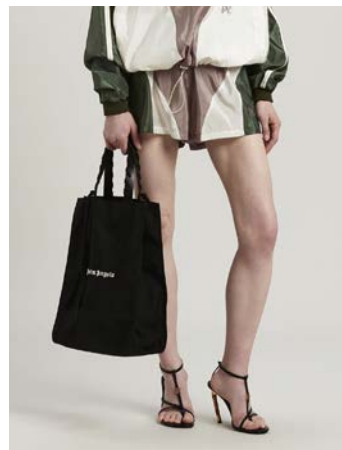

**MONOGRAM CROSSBODY**  
**ONESIZE**  
**THB 23,900 / NOW THB 14,340**

**MONOGRAM CROSSBODY VR**  
**ONESIZE**  
**THB 19,900 / NOW THB 11,940**

**24/7 BAG**  
**ONE SIZE**  
**THB 34,500 / NOW THB 20,700**

**LOCKBAG**  
**ONE SIZE**  
**THB 29,900 / NOW THB 17,940**

**METALLIC GIORGINA BAG**  
**ONE SIZE**  
**THB 21,500 / NOW THB 12,900**

**CANVAS LOGO TOTE BAG**  
**ONE SIZE**  
**THB 18,900 / NOW THB 11,340**