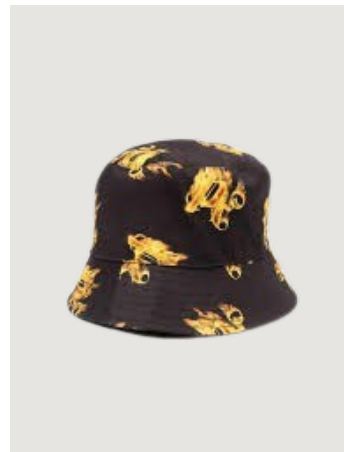

**ALL BURNING MONOGRAM BUCKET
ONE SIZE
THB 9,900 / NOW THB 5,940**