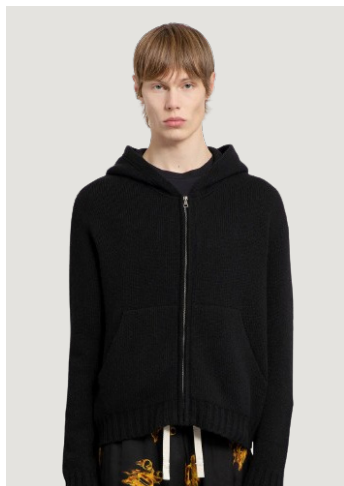

**CURVED LOGO CARDIGAN**  
SIZE : S,L  
THB 23,500 / **NOW 14,100**

**CURVED LOGO SWEATERREC**  
**SIZE : S,M**  
**THB 17,900 / NOW 10,740**

**CURVED LOGO SWEATERREC**  
**SIZE : XXS,XS,S,M,L**  
**THB 17,900 / NOW 10,740**

**CURVED LOGO ZIP KNIT HOODIE**  
SIZE : M,L  
THB 25,900 / **NOW 15,540**

**CURVED LOGO ZIP KNIT HOODIE**  
SIZE : S,M,L  
THB 25,900 / **NOW 15,540**

**PALM SKI CLUB CLASSIC TEE**  
SIZE : S,M,L,XL,XXL  
THB 17,900 / **NOW 10,740**