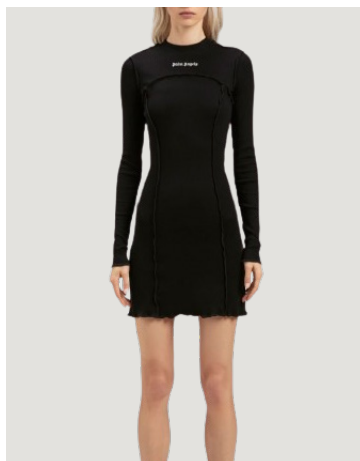

POCKETS TRACK MINI SKIRT
SIZE : S,M
THB 17,900 / **NOW THB 7,160**

LOGO RIB DRESS
SIZE : XXS,XS,S
THB 22,900 / **NOW THB 9,160**

CUT ZIPPED TRACK PANTS
SIZE : XS,S
THB 29,500 / **NOW THB 11,800**

PA LOGO BAND SANDAL
SIZE : 40
THB 26,900 / **NOW THB 10,760**