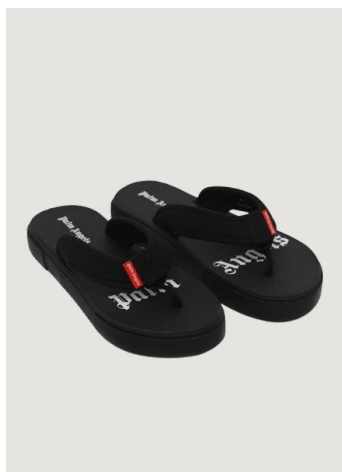

LOGO CAVIAR ZIP CARDHOLDER
ONE SIZE
THB 15,900 / **NOW THB 6,360**

"LEON" SHOPPING BAG
ONE SIZE
THB 20,500 / **NOW THB 8,200**

PALM POUCH + CARD HOLDER
ONE SIZE
THB 17,500 / **NOW THB 7,000**

BIG PALM NYLON POUCH
ONE SIZE
THB 19,900 / **NOW THB 7,960**

BIG PALM NYLON POUCH
ONE SIZE
THB 19,900 / **NOW THB 7,960**

BIG PALM HOBO
ONE SIZE
THB 23,500 / **NOW THB 9,400**

CLASSIC LOGO BEANIE
ONE SIZE
THB 9,900 / **NOW THB 3,960**

I LOVE PA SHOPPING BAG
ONE SIZE
THB 17,900 / **NOW THB 7,160**