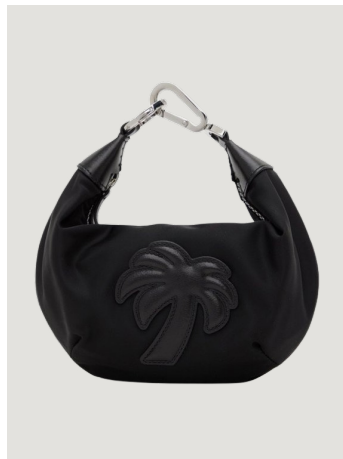

WOVEN PALM BRIDGE SUEDE BAG
ONE SIZE
THB 34,900 / **NOW THB 13,960**

PALM RAFIA BASKET BAG PM BEIGE
ONE SIZE
THB 20,900 / **NOW THB 8,360**

WOVEN PALM BUCKET BAG
ONE SIZE
THB 22,900 / **NOW THB 9,160**

"SKETCHY" ZIP CARD HOLDER
ONE SIZE
THB 15,900 / **NOW THB 6,360**

LOGO CAVIAR ZIP CARDHOLDER
ONE SIZE
THB 15,900 / **NOW THB 6,360**

"LEON" SHOPPING BAG
ONE SIZE
THB 20,500 / **NOW THB 8,200**

PALM POUCH + CARD HOLDER
ONE SIZE
THB 17,500 / **NOW THB 7,000**

BIG PALM NYLON POUCH
ONE SIZE
THB 19,900 / **NOW THB 7,960**

BIG PALM NYLON POUCH
ONE SIZE
THB 19,900 / **NOW THB 7,960**

BIG PALM HOBO
ONE SIZE
THB 23,500 / **NOW THB 9,400**

CLASSIC LOGO BEANIE
ONE SIZE
THB 9,900 / **NOW THB 3,960**

I LOVE PA SHOPPING BAG
ONE SIZE
THB 17,900 / **NOW THB 7,160**