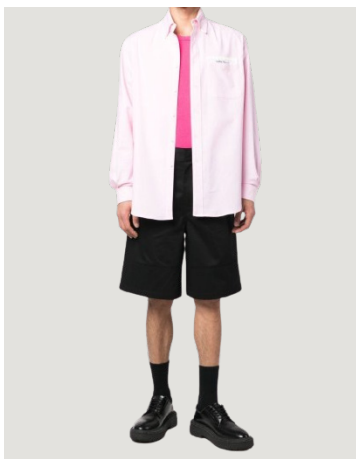

SARTORIAL TAPE SHIRT
SIZE : 46,52
THB 22,900 / **NOW THB 9,160**