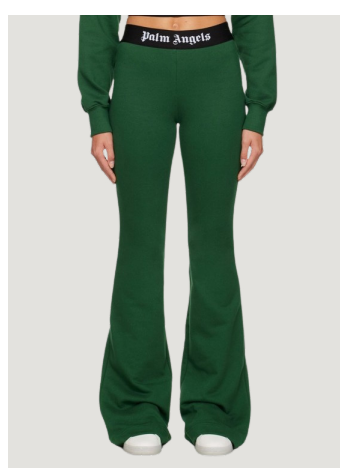

CLASSIC LOGO RING TEE
SIZE : XXS,S
THB 14,900 / **NOW THB 5,960**

LOGO TAPE SKIN TEE
SIZE : XXS,XS,S
THB 15,900 / **NOW THB 6,360**

LOGO TAPE SKIN TEE
SIZE : XXS,XS,S
THB 15,900 / **NOW THB 6,360**

LOGO TAPE ZIPPED HOODIE
SIZE : XS,S
THB 22,900 / **NOW THB 9,160**

LOGO TAPE FLARE SWEATPANTS
SIZE : S
THB 22,900 / **NOW THB 9,160**

CROSSED WAIST RIB LEGGINGS
SIZE : S
THB 11,900 / **NOW THB 4,760**

NEW CLASSIC LOGO BOMBER
SIZE : XXS,XS
THB 55,500 / **NOW THB 22,200**