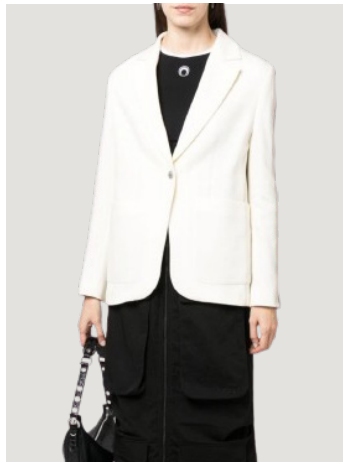

CLASSIC TRACK BLAZER
SIZE : 36
THB 45,500 / **NOW THB 18,200**