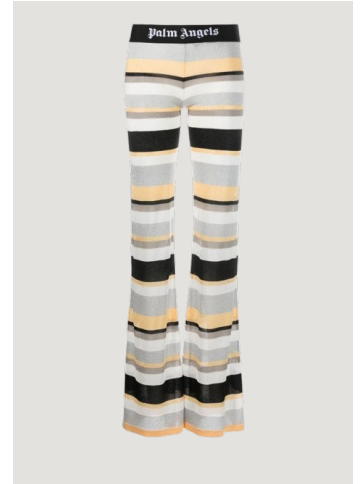

60% OFF

LUREX STRIPES KNIT LG TOP
SIZE : XXS, XS, S, M
THB 21,500 / **NOW THB 8,600**

LUREX STRIPES KNIT LOGO PANTS
SIZE : XS, S
THB 25,900 / **NOW THB 10,360**

STRIPED LUREX KNIT LOGO PANTS
SIZE : XS, S
THB 24,900 / **NOW THB 9,960**