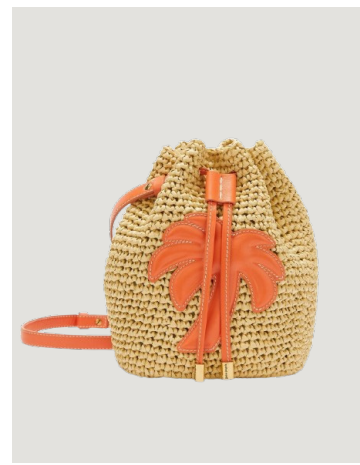

PALM ANGELS LOGO SANDAL
SIZE : 37,40
THB 18,900 / **NOW THB 7,560**

PA MONOGRAM SLIP-ON
SIZE : 37,38
THB 24,900 / **NOW THB 9,960**

PALM BEACH MULE
SIZE : 39
THB 27,900 / **NOW THB 11,160**

PALM BEACH MULE
SIZE : 37,38,39
THB 27,900 / **NOW THB 11,160**

PALM BEACH MULE
SIZE : 38
THB 28,900 / **NOW THB 11,560**

PALM BEACH MULE
SIZE : 36,37,38
THB 28,900 / **NOW THB 11,560**

PALM BEACH CLASSIC SANDAL
SIZE : 36,37,38,39,40
THB 26,900 / **NOW THB 10,760**

PALM HEEL ANKLE BOOT CAMEL
SIZE : 36,37,38
THB 39,900 / **NOW THB 15,960**

WOVEN PALM BRIDGE SUEDE BAG
ONE SIZE
THB 34,900 / **NOW THB 13,960**

PALM RAFIA BASKET BAG PM BEIGE
ONE SIZE
THB 20,900 / **NOW THB 8,360**

WOVEN PALM BUCKET BAG
ONE SIZE
THB 22,900 / **NOW THB 9,160**

"SKETCHY" ZIP CARD HOLDER
ONE SIZE
THB 15,900 / **NOW THB 6,360**

LOGO CAVIAR ZIP CARDHOLDER
ONE SIZE
THB 15,900 / **NOW THB 6,360**

"LEON" SHOPPING BAG
ONE SIZE
THB 20,500 / **NOW THB 8,200**

PALM POUCH + CARD HOLDER
ONE SIZE
THB 17,500 / **NOW THB 7,000**

BIG PALM NYLON POUCH
ONE SIZE
THB 19,900 / **NOW THB 7,960**