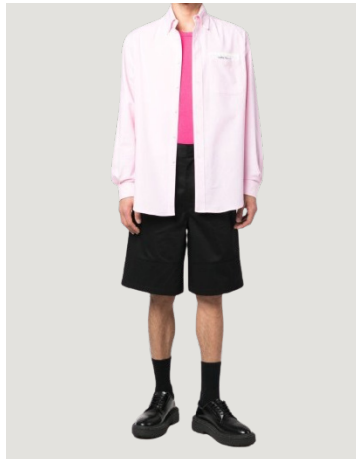

CLASSIC LOGO SLIM TEE

SIZE : S,M,L

THB 21,900 / **NOW THB 8,760**

CLASSIC LOGO CREW

SIZE : XS,M,XL,XXL

THB 27,900 / **NOW THB 11,160**

EMBROIDERED LOGO HOODIE

SIZE : L,XL

THB 31,900 / **NOW THB 12,760**

EMBROIDERED TRACK LOGO HOODIE

SIZE : M,L

THB 31,900 / **NOW THB 12,760**

SARTORIAL TAPE SHIRT
SIZE : 48,50
THB 22,900 / **NOW THB 9,160**

SARTORIAL TAPE SHIRT
SIZE : 46,52
THB 22,900 / **NOW THB 9,160**

SARTORIAL TAPE SHIRT
SIZE : 46,48,50
THB 22,900 / **NOW THB 9,160**

PA SLEEK LEATHER PERFECTO
SIZE : 46
THB 93,500 / **NOW THB 37,400**

PA MONOGRAM STATEMENT CREW
SIZE : XXS,S,M
THB 36,500 / **NOW THB 14,600**