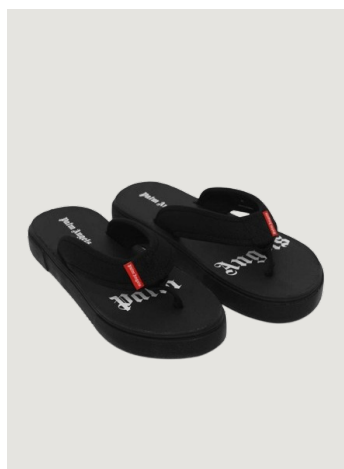

WOVEN PALM BUCKET BAG
ONE SIZE
THB 22,900 / **NOW THB 9,160**

"SKETCHY" ZIP CARD HOLDER
ONE SIZE
THB 15,900 / **NOW THB 6,360**

LOGO CAVIAR ZIP CARDHOLDER
ONE SIZE
THB 15,900 / **NOW THB 6,360**

"LEON" SHOPPING BAG
ONE SIZE
THB 20,500 / **NOW THB 8,200**

PALM POUCH + CARD HOLDER
ONE SIZE
THB 17,500 / **NOW THB 7,000**

BIG PALM NYLON POUCH
ONE SIZE
THB 19,900 / **NOW THB 7,960**

BIG PALM NYLON POUCH
ONE SIZE
THB 19,900 / **NOW THB 7,960**

BIG PALM HOBO
ONE SIZE
THB 23,500 / **NOW THB 9,400**

CLASSIC LOGO BEANIE
ONE SIZE
THB 9,900 / **NOW THB 3,960**

I LOVE PA SHOPPING BAG
ONE SIZE
THB 17,900 / **NOW THB 7,160**

PA MONOGRAM SLIP-ON
SIZE : 37,38
THB 24,900 / **NOW THB 9,960**

PALM ANGELS LOGO SK FLIP FLOP
SIZE : 42
THB 11,900 / **NOW THB 4,760**