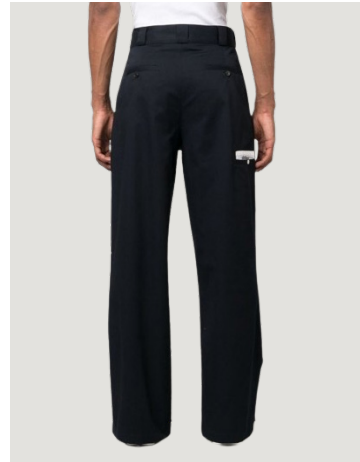

SARTORIAL WAISTBAND SHORTS
SIZE : 42,44,46
THB 21,900 / **NOW THB 8,760**

REVERSED WAISTBAND CHINO PANT
SIZE : XXS
THB 22,500 / **NOW THB 9,000**

SARTORIAL WAISTBAND WORKPANTS
SIZE : 42,44,46
THB 25,500 / **NOW THB 10,200**