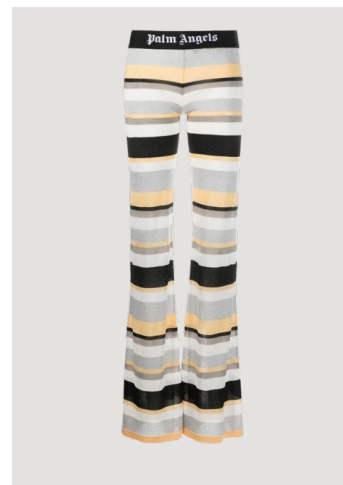

KNIT TAPE BLAZER
SIZE : 36
THB 46,500 / **NOW THB 18,600**

END OF SEASON SALE

60% OFF

LUREX STRIPES KNIT LG TOP
SIZE : XXS, XS, S, M
THB 21,500 / **NOW THB 8,600**

LUREX STRIPES KNIT LOGO PANTS
SIZE : XS, S
THB 25,900 / **NOW THB 10,360**