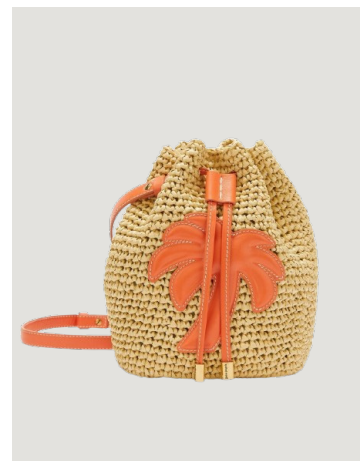

PALM BEACH CLASSIC SANDAL
SIZE : 36,37,38,39,40
THB 26,900 / **NOW THB 10,760**

PALM OPEN TOE MULE
SIZE : 37,39
THB 29,500 / **NOW THB 11,800**

PALM HEEL ANKLE BOOT CAMEL
SIZE : 36,37,38
THB 39,900 / **NOW THB 15,960**

PALM BEACH MULE
SIZE : 37,38
THB 39,900 / **NOW THB 15,960**

PA ANKLE COMBAT BOOT
SIZE : 36,37,38
THB 43,900 / **NOW THB 17,560**

WOVEN PALM BRIDGE SUEDE BAG
ONE SIZE
THB 34,900 / **NOW THB 13,960**

PALM RAFIA BASKET BAG PM BEIGE
ONE SIZE
THB 20,900 / **NOW THB 8,360**

WOVEN PALM BUCKET BAG
ONE SIZE
THB 22,900 / **NOW THB 9,160**

"SKETCHY" ZIP CARD HOLDER
ONE SIZE
THB 15,900 / **NOW THB 6,360**

LOGO CAVIAR ZIP CARDHOLDER
ONE SIZE
THB 15,900 / **NOW THB 6,360**

"LEON" SHOPPING BAG
ONE SIZE
THB 20,500 / **NOW THB 8,200**

PALM POUCH + CARD HOLDER
ONE SIZE
THB 17,500 / **NOW THB 7,000**

BIG PALM NYLON POUCH
ONE SIZE
THB 19,900 / **NOW THB 7,960**

BIG PALM NYLON POUCH
ONE SIZE
THB 19,900 / **NOW THB 7,960**

BIG PALM HOBO
ONE SIZE
THB 23,500 / **NOW THB 9,400**