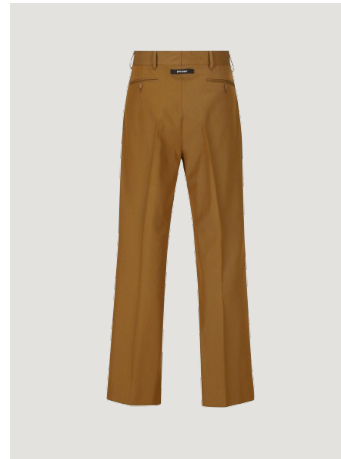

SUIT PANTS
SIZE : 42,44,46
THB 37,500 / **NOW THB 15,000**