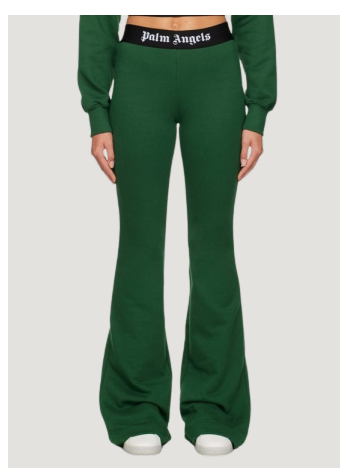

CROP LINEN BOWLING SHIRT
SIZE : 40
THB 20,900 / **NOW THB 8,360**

SOIREE PAJ BOWLING SHIRT
SIZE : 36,38
THB 24,500 / **NOW THB 9,800**

CLASSIC LOGO RING TEE
SIZE : XXS,S
THB 14,900 / **NOW THB 5,960**

LOGO TAPE SKIN TEE
SIZE : XXS,XS,S
THB 15,900 / **NOW THB 6,360**

LOGO TAPE SKIN TEE
SIZE : XXS,XS,S
THB 15,900 / **NOW THB 6,360**

LOGO TAPE ZIPPED HOODIE
SIZE : XS,S
THB 22,900 / **NOW THB 9,160**

LOGO TAPE FLARE SWEATPANTS
SIZE : S
THB 22,900 / **NOW THB 9,160**

CROSSED WAIST RIB LEGGINGS
SIZE : S
THB 11,900 / **NOW THB 4,760**