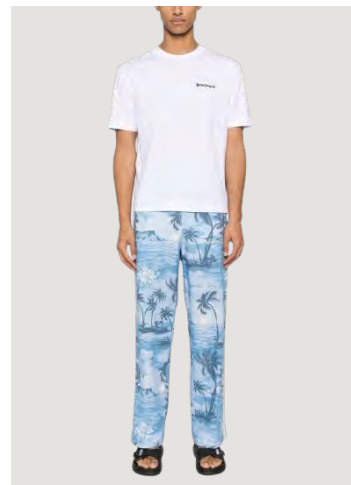

CLASSIC TRACK PANTS
SIZE : XS,S
THB 15,900

SEASONAL LOGO TEE
SIZE : XS,S,M,L,XXL
THB 12,900

SEASONAL LOGO TEE
SIZE : XS,S,M,L,XXL
THB 12,900

SEASONAL LOGO CREWNECK
SIZE : XS,S,M,L
THB 17,900

SEASONAL LOGO CREWNECK
SIZE : XS,S,L
THB 17,900

THE PALM CREWNECK
SIZE : XS,S,M,L
THB 19,900

THE PALM CREWNECK
SIZE : XS,S,L
THB 19,900

SEASONAL LOGO CREWNECK
SIZE : S
THB 72,500

SEASONAL LOGO SWEATSHORT
SIZE :XXS,XS,S,M
THB 15,900

SEASONAL LOGO SWEATSHORT
SIZE : XXS,XS,S,M
THB 15,900

SEASONAL LOGO COTTON JOGGERS
SIZE :XXS,XS,S,M
THB 17,900

SEASONAL LOGO SWEATSHORT
SIZE : XS,S,M
THB 17,900

MONOGRAM TEE TRIPACK
SIZE : XS,S,M,XXL
THB 23,900

CLASSIC LOGO TRIPACK TEE
SIZE : S,M,L,XL,XXL
THB 23,900