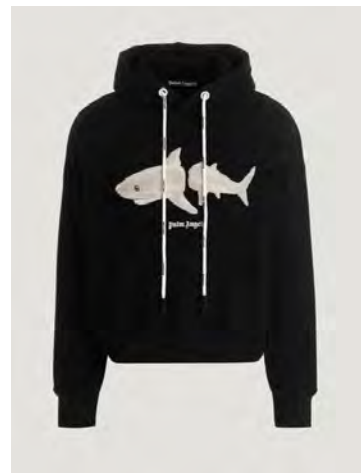

MONOGRAM TRACK SHORTS
SIZE : XS,S,L
THB 17,900

MONOGRAM TRACK SHORTS
SIZE : XS,S,M,L
THB 17,900

MONOGRAM TRACK PANTS
SIZE : XS,S,L
THB 20,500

BEAR HOODIE
SIZE : XS,M,L,XL
THB 31,900

BEAR HOODIE
SIZE : XS,S,M,L,XL
THB 31,900

BEAR CREW
SIZE : S,M,L,XL
THB 27,500

SHARK CLASSIC T-SHIRT RED
SIZE : XS,M,L,XL
THB 12,900

SHARK CLASSIC T-SHIRT RED
SIZE : XXS,L
THB 12,900

PA SHARK FITTED CREW
SIZE : XS,S
THB 31,500

SHARK HOODY BLACK WHITE
SIZE : XXS,XS,S,M
THB 33,500

LOGO DENIM PATCHES REGULAR 5 POCKET
SIZE : 31,32,34
THB 29,500

LOGO DENIM PATCHES REGULAR 5 POCKET
SIZE : 30,31,33
THB 29,500

CURVED LOGO BACK 5 POCKETS
SIZE : 28
THB 29,500

CLASSIC TRACK SHORTS
SIZE : XXS,XS
THB 13,500