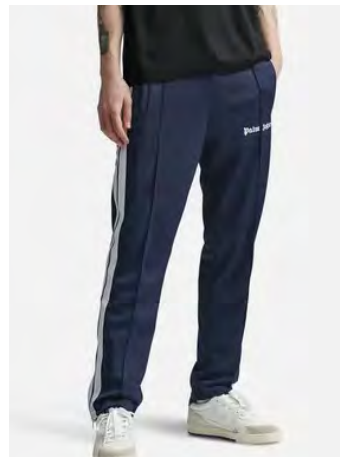

LOGO DENIM PATCHES REGULAR 5 POCKET
SIZE : 31,32,34
THB 29,500

LOGO DENIM PATCHES REGULAR 5 POCKET
SIZE : 30,31,33
THB 29,500

CURVED LOGO BACK 5 POCKETS
SIZE : 28
THB 29,500

CLASSIC TRACK SHORTS
SIZE : XXS,XS
THB 13,500

CLASSIC TRACK SHORTS
SIZE : XS,M
THB 13,500

CLASSIC TRACK SHORTS
SIZE : XS,S,M
THB 13,500

CLASSIC TRACK PANTS
SIZE : XXS
THB 15,900

CLASSIC TRACK PANTS
SIZE : XS,S
THB 15,900

CLASSIC TRACK PANTS
SIZE : S,M,L
THB 15,900

CLASSIC TRACK PANTS
SIZE : XS,S
THB 15,900

SEASONAL LOGO TEE
SIZE : XS,S,M,L,XXL
THB 12,900

SEASONAL LOGO TEE
SIZE : XS,S,M,L,XXL
THB 12,900

SEASONAL LOGO CREWNECK
SIZE : XS,S,M,L
THB 17,900

SEASONAL LOGO CREWNECK
SIZE : XS,S,L
THB 17,900