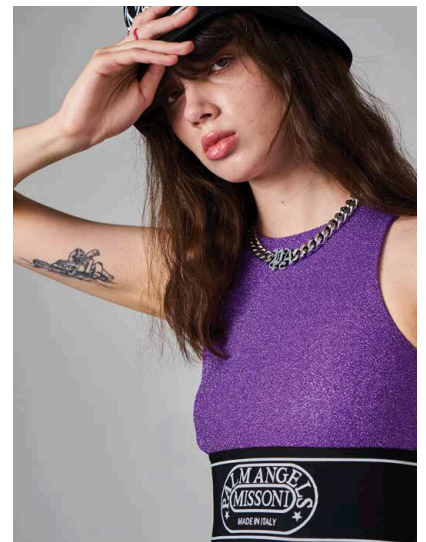

SPORT SWEATSHORTS
SIZE : S,M
21,500

LUREX OP BATHINGS
SIZE : S,M,L
17,900

KNITTED DRESS
SIZE : S,M,L
24,900

KNITTED SHIRT
SIZE : S
35,900

KNITTED PANTS
SIZE : XS,S,M,L
26,900

LUREX CULOTTES
SIZE : S,M,L
8,500

LUREX TOP
SIZE : S,M
8,500

BOWLING SHIRT
SIZE : 36,38
17,900

SCRIBBLE BIKINI TOP **SCRIBBLE BRIEFS**
SIZE : S,M SIZE : S,M
8,500 8,500

SCRIBBLE DRESS
SIZE : 38,40
24,900

KNIT SHOPPER
18,900

KNIT SHOPPER
18,900