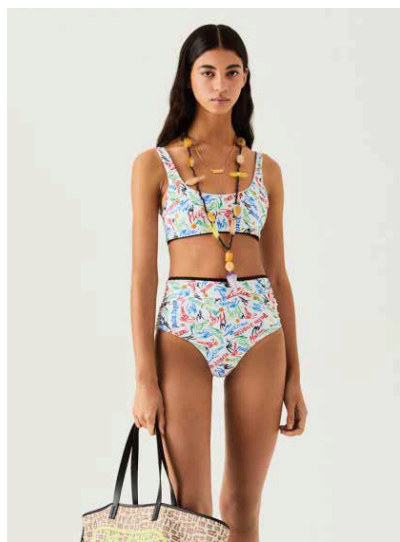

SPORT CROPPED T-SHIRT
SIZE : S,M
11,500

HERITAGE CROPPED T-SHIRT
SIZE : XS,M,L
12,500

SPORT LOOSE T-SHIRT
SIZE : S,M,L
15,900

SPORT CREW
SIZE : S,M,L
24,500

SPORT SWEATPANTS
SIZE : S,M,L
23,500

SPORT T-SHIRT DRESS
SIZE : XS,S,M,L
22,500

SPORT SWEATSHORTS
SIZE : S,M
21,500

LUREX OP BATHINGS
SIZE : S,M,L
17,900

KNITTED DRESS
SIZE : S,M,L
24,900

KNITTED SHIRT
SIZE : S
35,900

KNITTED PANTS
SIZE : XS,S,M,L
26,900

LUREX CULOTTES
SIZE : S,M,L
8,500

LUREX TOP
SIZE : S,M
8,500

BOWLING SHIRT
SIZE : 36,38
17,900

SCRIBBLE BIKINI TOP **SCRIBBLE BRIEFS**
SIZE : S,M SIZE : S,M
8,500 8,500

SCRIBBLE DRESS
SIZE : 38,40
24,900

KNIT SHOPPER
18,900

KNIT SHOPPER
18,900

CABAS BAG
26,500

HERITAGE BUCKET
11,900

SCRIBBLE BUCKET
11,900

SIZE GUIDE

T-Shirt		S	M	L	XL	XXL
Basic Tee	WIDTH	40	42	44	46	48
	LENGTH	27	28	28	29	30
Oversized Tee (Classic)	WIDTH	48	50	52	54	56
	LENGTH	28	30	30	31	31
Oversized Tee (Seasonal)	WIDTH	43	46	48	49	50
	LENGTH	24	26	27	28	29
Boxy Tee	WIDTH	44	46	48	50	51
	LENGTH	26	27	27	28	29